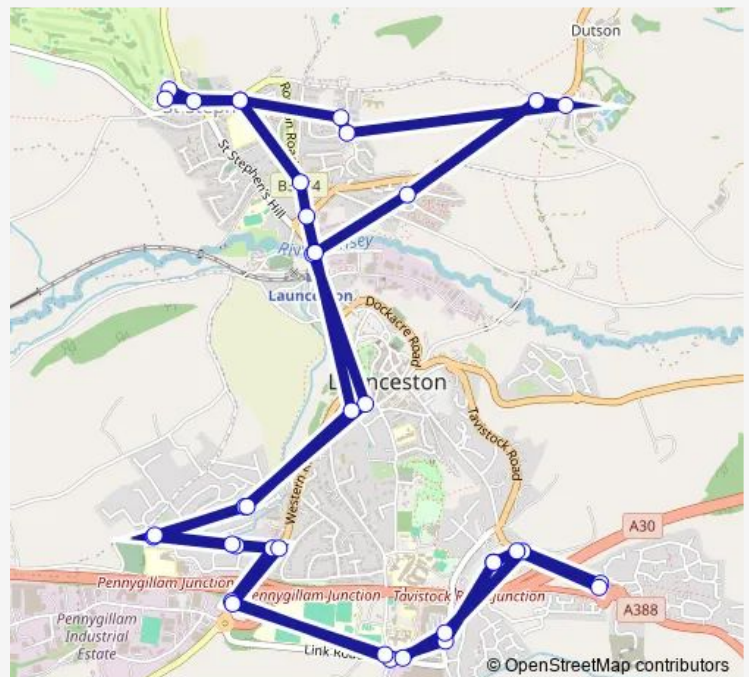

Bus 223 Launceston Town Service

[Go to website](#)

Direction

Tesco — Tesco

37 stops

[Open route schedule](#)

- Tesco
- Hurdon Road
- Launceston Hospital
- Pennygillam
- St Johns Road
- Castle Meadows
- Guinness Trust
- Trecarn Close
- Westgate Street
- Newport Industrial Estate Entrance
- Prince Philip Road
- Cross Lanes
- Homeleigh Garden Centre
- St Leonards Road
- St Josephs Road
- St Stephens Community Academy
- Post Box
- North Street
- Golf Club
- St Stephens Community Academy
- Broad Park

Route schedule

Tesco — Tesco

Monday	08:55-17:00
Tuesday	08:55-17:00
Wednesday	08:55-17:00
Thursday	08:55-17:00
Friday	08:55-17:00
Saturday	08:55-17:00
Sunday	—

Route info

Direction: Tesco

Stops: 37

Trip Duration: 0 hour 55 min

■ 223 — Launceston Town Service

BusMaps

Spar Shop

Newport Industrial Estate Entrance

Westgate Street

Trecarn Close

Guinness Trust

Castle Meadows

Woburn Road Junction

Pennygillam

Landlake Road

Launceston Hospital

Hurdon Road

Tesco

Stourcombe

Stourcombe