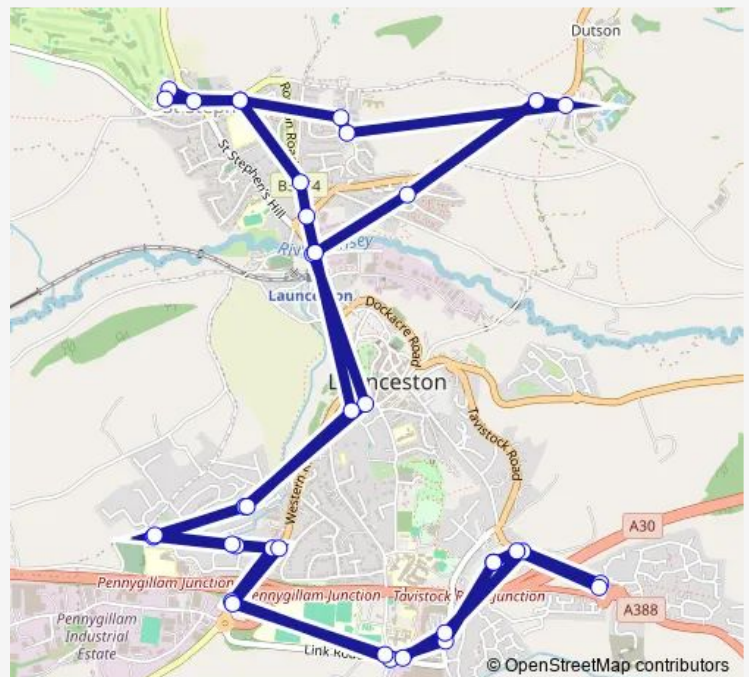

Bus 223 Launceston Town Service

[Go to website](#)

Direction

Tesco — Tesco

37 stops

[Open route schedule](#)

- Tesco
- Hurdon Road
- Launceston Hospital
- Pennygillam
- St Johns Road
- Castle Meadows
- Guinness Trust
- Trecarn Close
- Westgate Street
- Newport Industrial Estate Entrance
- Prince Philip Road
- Cross Lanes
- Homeleigh Garden Centre
- St Leonards Road
- St Josephs Road
- St Stephens Community Academy
- Post Box
- North Street
- Golf Club
- St Stephens Community Academy
- Broad Park

Route schedule

Tesco — Tesco

Monday	08:55-17:00
Tuesday	08:55-17:00
Wednesday	08:55-17:00
Thursday	08:55-17:00
Friday	08:55-17:00
Saturday	08:55-17:00
Sunday	—

Route info

Direction: Tesco

Stops: 37

Trip Duration: 1 hour 0 min

■ 223 — Launceston Town Service

BusMaps

Spar Shop

Newport Industrial Estate Entrance

Westgate Street

Trecarn Close

Guinness Trust

Castle Meadows

Woburn Road Junction

Pennygillam

Landlake Road

Launceston Hospital

Hurdon Road

Tesco

Stourcombe

Stourcombe