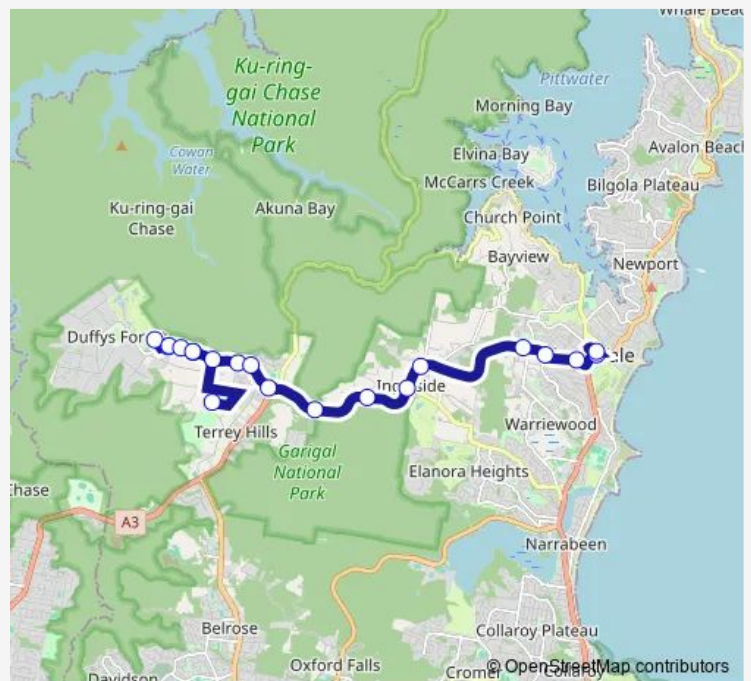

School Bus 223 Kinma Preparatory School to Pittwater Place Shopping Centre

[Go to website](#)

Direction

Kinma Primary And Preschool, Coolowie Rd — Pittwater Place Shopping Centre, Park St

20 stops

[Open route schedule](#)

- Kinma Primary And Preschool, Coolowie Rd
- 103 Booralie Rd
- Booralie Rd At Kulgoa Cres
- Northern Beaches Christian School, Echunga Rd
- Booralie Rd At Kulgoa Cres
- Booralie Rd At Booligal Rd
- 96 Booralie Rd
- Booralie Rd Opp Kallaroo Rd
- Booralie Rd At Burraga Av
- Terrey Hills Nursing Home, Booralie Rd
- Booralie Rd Shops, Booralie Rd
- Mona Vale Rd Opp Kimbriki Rd
- Mona Vale Rd At Tumburra St
- Bahai Temple, Mona Vale Rd
- Mona Vale Rd Before Chiltern Rd
- Mona Vale General Cemetery, Mona Vale Rd
- Mona Vale Rd Opp Pittwater Memorial Bowling Club
- Mona Vale Rd Before Bungan St
- Mona Vale B-Line, Barrenjoey Rd
- Pittwater Place Shopping Centre, Park St

Route schedule

Kinma Primary And Preschool, Coolowie Rd — Pittwater Place Shopping Centre, Park St

Monday	15:05
Tuesday	15:05
Wednesday	15:05
Thursday	15:05
Friday	15:05
Saturday	—
Sunday	—

Route info

Direction: Kinma Primary And Preschool, Coolowie Rd

Stops: 20

Trip Duration: 0 hour 45 min

223 School Bus time schedules and route maps are available in an offline PDF at busmaps.com. Use the busmaps.com website to see live bus times, train schedule or subway schedule, and step-by-step directions for all public transit in Sydney