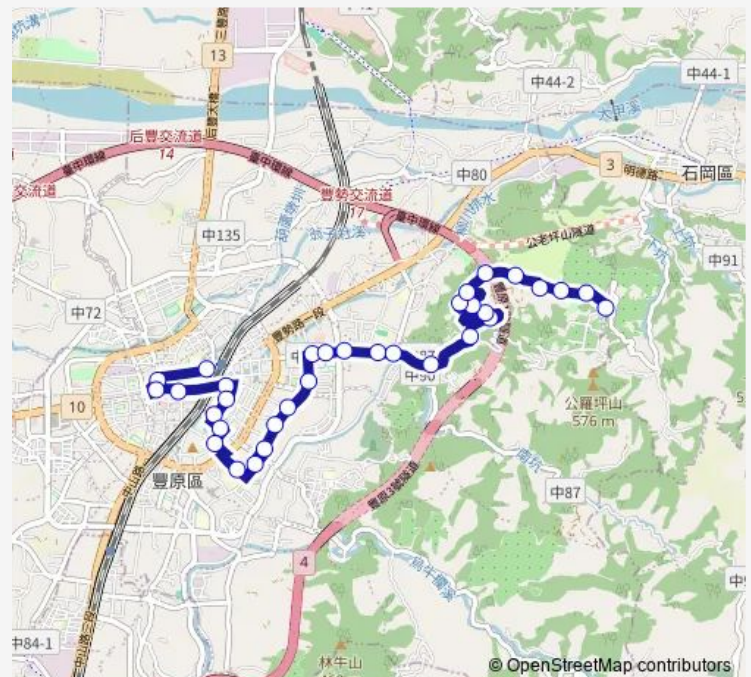

### Route schedule

Tc\_豐原 — Tc\_公老坪頂

Monday 05:55-17:45

Tuesday 05:55-17:45

Wednesday 05:55-17:45

Thursday 05:55-17:45

Friday 05:55-17:45

Saturday 05:55-17:45

Sunday 05:55-17:45

### Route info

Direction: Tc\_豐原

Stops: 33

Trip Duration: 0 hour 29 min

223 — 223\_豐原\_公老坪頂

Tc\_北坑口

Tc\_蕭家花園

Tc\_水遠橋