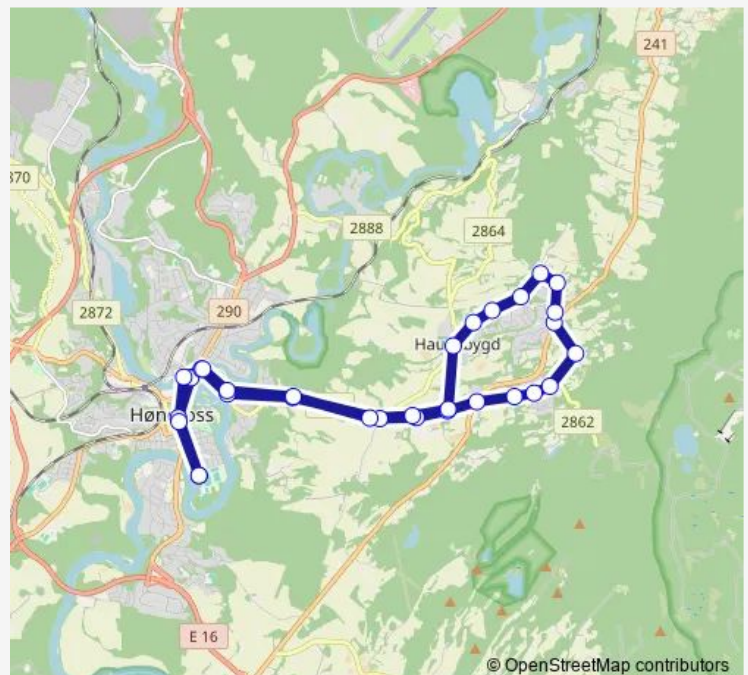

Thursday 05:35-20:10

Friday 05:35-20:10

Saturday 09:10-20:10

Sunday 11:10-20:10

Route info

Direction: Schjongslund

Stops: 31

Trip Duration: 0 hour 38 min