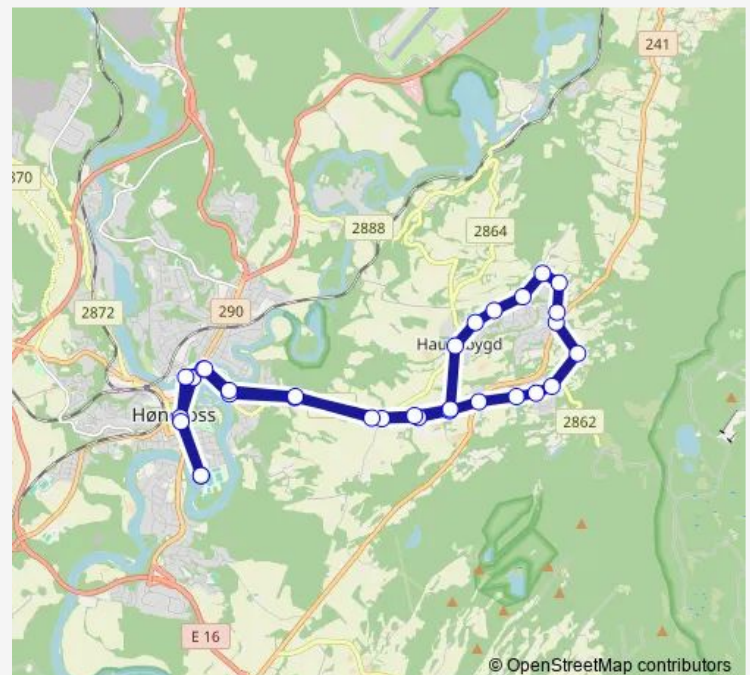

## Route schedule

Schjongslund — Schjongslund

Monday 05:35-20:10

Tuesday 05:35-20:10

Wednesday 05:35-20:10

Thursday 05:35-20:10

Friday 05:35-20:10

Saturday 09:10-20:10

## Route info

Direction: Schjongslund

Stops: 31

Trip Duration: 0 hour 38 min

■ 223 — Schjongslund-Hønefoss-Haugsbu

**BusMaps**

Haug kirke

Nedre Klekken