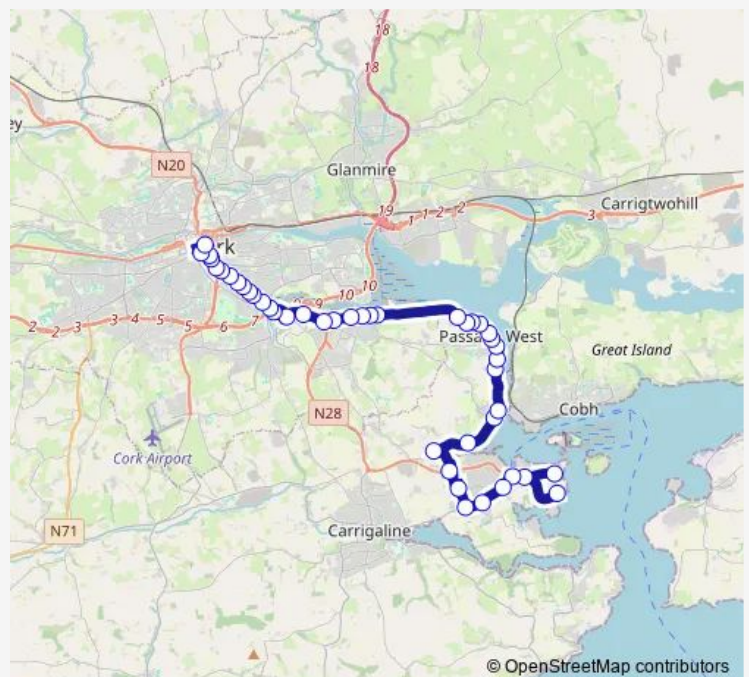

Coach Hill Junction

Norwood Court

Rochestown Inn

St Gerard's Place

Route schedule

South Mall (Opp Cork Passport Office) — National Maritime College of Ireland

Monday 06:50-17:50

Tuesday 06:50-17:50

Wednesday 06:50-17:50

Thursday 06:50-17:50

Friday 06:50-17:50

Saturday —

Sunday —

Route info

Direction: South Mall (Opp Cork Passport Office)

Stops: 44

Trip Duration: 0 hour 54 min

© OpenStreetMap contributors

223 — Cork - Ringaskiddy - Haulbowline

Harbour Heights

Rockenham

Scoil Cholmcille

Toureen Terrace

Passage West

Strand Street

Dock Terrace

Glenbrook Wharf

Carrigmahon Hill

Glenbrook

Monkstown

Castle Terrace

Hayes Lane