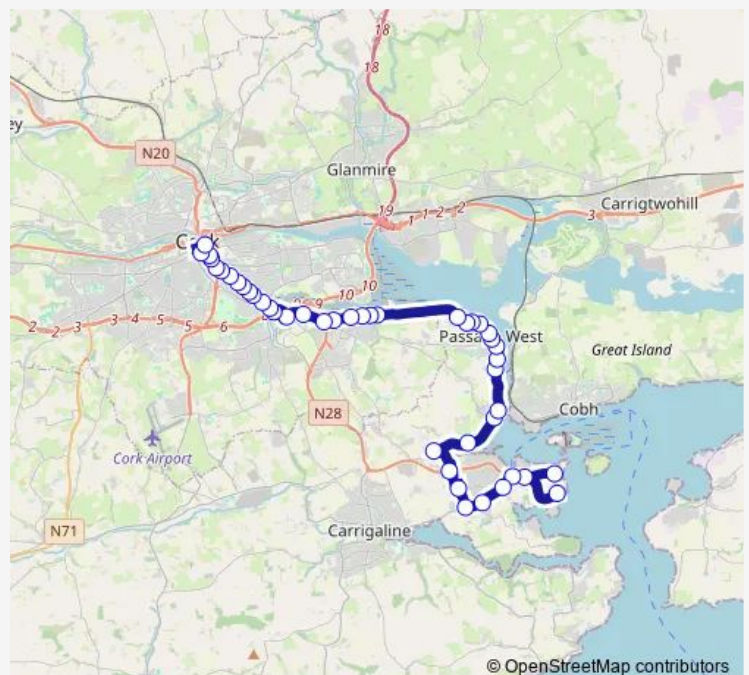

Bus 223 Cork - Ringaskiddy - Haulbowline

[Go to website](#)

Direction

South Mall (Opp Cork Passport Office) — National Maritime College of Ireland

44 stops

[Open route schedule](#)

South Mall (Opp Cork Passport Office)

Cork City Hall

Southern Road

Saint Finbarr's Hospital

Bellair Estate

Cross Douglas Road

Woolharra Park

Ardfallen

Endsleigh Estate

Clermont Avenue

Douglas Village East

Rochestown Road West

Maryborough Estate

Maryborough Avenue

Newlyn Vale

Riverside

The Close

Coach Hill Junction

Norwood Court

Rochestown Inn

St Gerard's Place

Route schedule

South Mall (Opp Cork Passport Office) — National Maritime College of Ireland

Monday 06:50-23:20

Tuesday 06:50-23:20

Wednesday 06:50-23:20

Thursday 06:50-23:20

Friday 06:50-23:20

Saturday 07:20-23:20

Sunday 07:20-23:20

Route info

Direction: South Mall (Opp Cork Passport Office)

Stops: 44

Trip Duration: 0 hour 54 min

223 — Cork - Ringaskiddy - Haulbowline