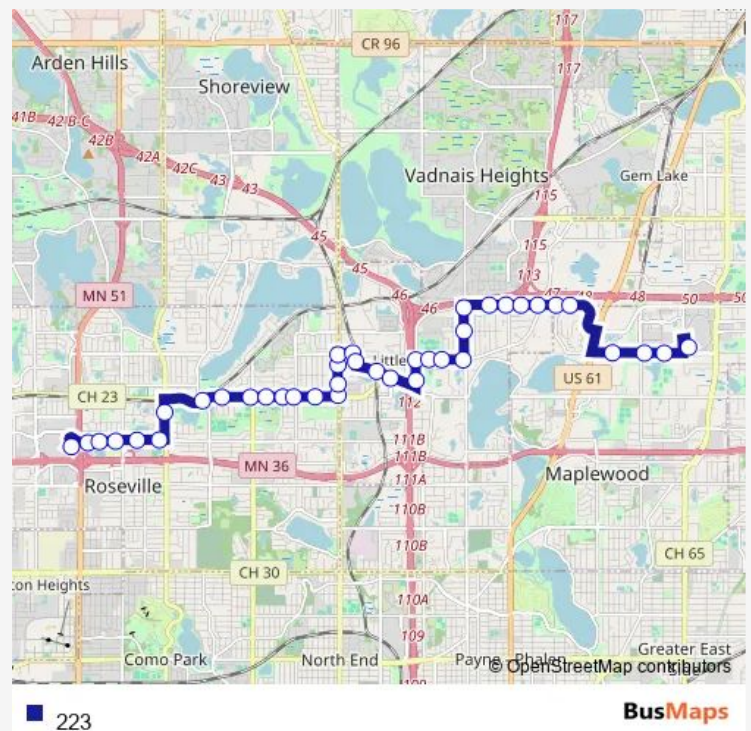

Market Place Dr & The Marketplace Ctr

Marketplace Dr & Little Canada

Little Canada Rd & Jackson St

Route schedule

Rosedale Transit Center & Gate C — Maplewood Mall Transit Center & Gate A

Monday 06:20-19:50

Tuesday 06:20-19:50

Wednesday 06:20-19:50

Thursday 06:20-19:50

Friday 06:20-19:50

Saturday —

Sunday —

Route info

Direction: Rosedale Transit Center & Gate C

Stops: 39

Trip Duration: 0 hour 30 min

223

Little Canada Rd & Co Rd C

Centerville Rd & Racine Dr

Centerville Rd & Labore Rd

Labore Rd & #396

Labore Rd & Desoto St

Labore Rd & Edgerton St

Edgerton St & Allen Ave

Edgerton St & Co Rd D

Co Rd D & Ontario Rd

Co Rd D & Arcade St

Co Rd D & Aspen Circle E (east)

Co Rd D & Labore Rd

Co Rd D & Walter St