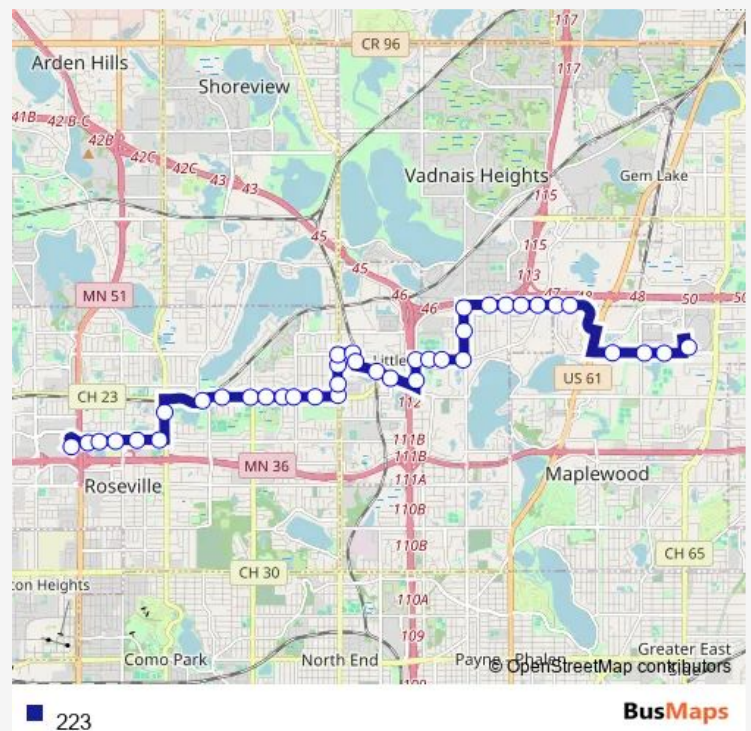

Market Place Dr & The Marketplace Ctr

Marketplace Dr & Little Canada

Little Canada Rd & Jackson St

Route schedule

Rosedale Transit Center & Gate C — Maplewood Mall Transit Center & Gate A

Monday 06:20-19:50

Tuesday 06:20-19:50

Wednesday 06:20-19:50

Thursday 06:20-19:50

Friday 06:20-19:50

Saturday —

Sunday —

Route info

Direction: Rosedale Transit Center & Gate C

Stops: 39

Trip Duration: 0 hour 30 min

223

Little Canada Rd & Co Rd C

Centerville Rd & Racine Dr

Centerville Rd & Labore Rd

Labore Rd & #396

Labore Rd & Desoto St

Labore Rd & Edgerton St

Edgerton St & Allen Ave

Edgerton St & Co Rd D

Co Rd D & Ontario Rd

Co Rd D & Arcade St

Co Rd D & Aspen Circle E (east)

Co Rd D & Labore Rd

Co Rd D & Walter St