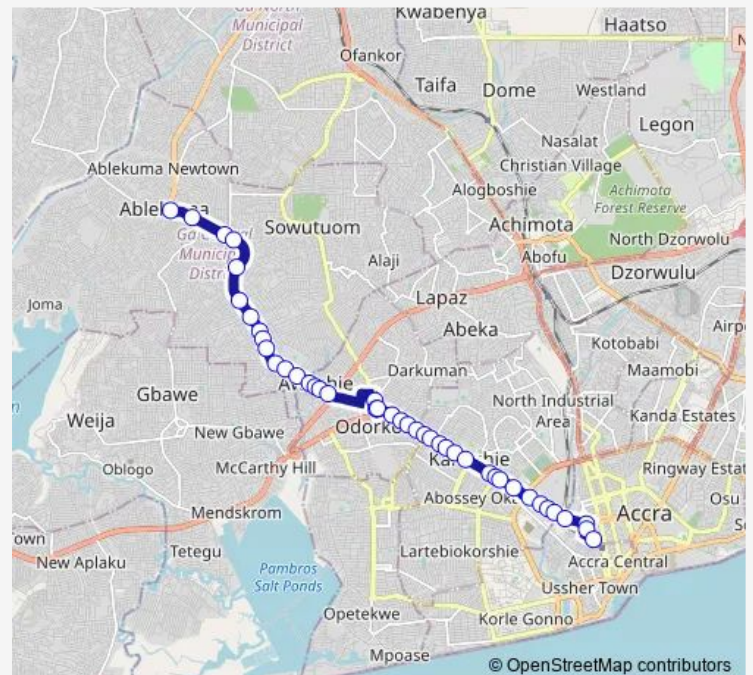

Bridge

Awoshie Junction

Anyaa School Junction

Anyaa Market (Awoshie)

Nii Bortey

Calvary

Awoshie Last stop

Awoshie Onyinase

Waterworks junction

Route schedule

Ablekuma Curve — Accra Cmb

Monday 06:00

Tuesday 06:00

Wednesday 06:00

Thursday 06:00

Friday 06:00

Saturday 06:00

Sunday 06:00

Route info

Direction: Ablekuma Curve

Stops: 42

Trip Duration: 1 hour 18 min

Glory Land

Odorkor Police Station

Darkuman Junction

Dansoman Junction

Atico

Goil

Mataheko Quarters

Accra Academy

First Light

Kaneshie First Bridge