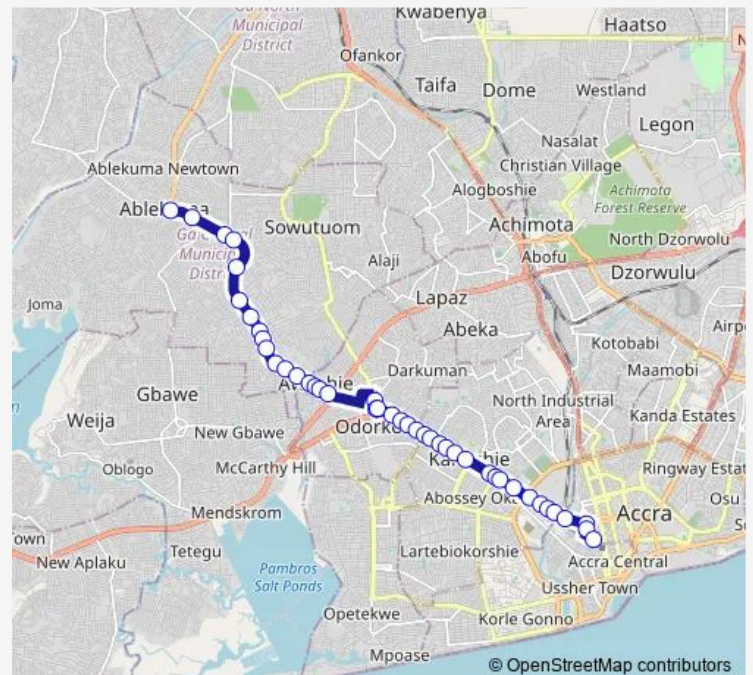

Bridge

Awoshie Junction

Anyaa School Junction

Anyaa Market (Awoshie)

Nii Bortey

Calvary

Awoshie Last stop

Awoshie Onyinase

Waterworks junction

Route schedule

Ablekuma Curve — Accra Cmb

Monday 06:00

Tuesday 06:00

Wednesday 06:00

Thursday 06:00

Friday 06:00

Saturday 06:00

Sunday 06:00

Route info

Direction: Ablekuma Curve

Stops: 42

Trip Duration: 1 hour 18 min

Glory Land

Odorkor Police Station

Darkuman Junction

Dansoman Junction

Atico

Goil

Mataheko Quarters

Accra Academy

First Light

Kaneshie First Bridge