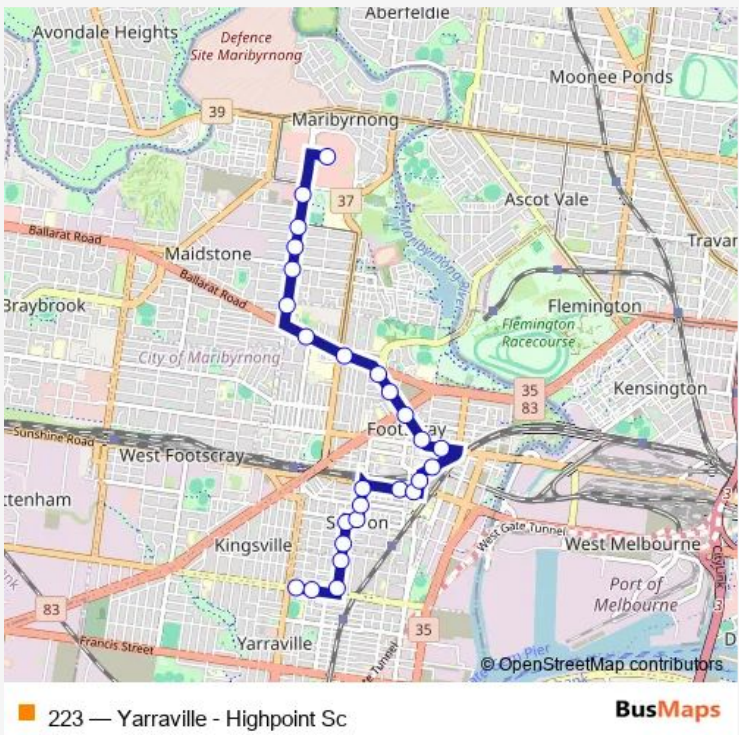

Bus 223 Yarraville - Highpoint Sc

[Go to website](#)

Direction
 154 Somerville Rd (Yarraville) — Highpoint SC/Rosamond Rd (Maribyrnong)
 26 stops
[Open route schedule](#)

- 154 Somerville Rd (Yarraville)
- Hamilton St/Somerville Rd (Yarraville)
- Somerville Rd/Gamon St (Yarraville)
- O' Farrell St/Gamon St (Seddon)
- Seddon St/Gamon St (Seddon)
- Station Rd/Gamon St (Seddon)
- Victoria St/Charles St (Seddon)
- Pilgrim St/Victoria St (Seddon)
- Buckley St/Victoria St (Seddon)
- Footscray Bus Depot/54 Buckley St (Footscray)
- 24 Buckley St (Footscray)
- Irving St/Nicholson St (Footscray)
- Footscray Station/Irving St (Footscray)
- Leeds St/Hopkins St (Footscray)
- Nicholson St/Droop St (Footscray)
- Geelong Rd/Droop St (Footscray)
- Tiernan St/Droop St (Footscray)
- Farnsworth Ave/Droop St (Footscray)
- Gordon St/Ballararat Rd (Footscray)
- Eleanor St/Ballararat Rd (Footscray)
- Inkerman St/Rosamond Rd (Maidstone)

Route schedule
 154 Somerville Rd (Yarraville) — Highpoint SC/Rosamond Rd (Maribyrnong)

Monday	06:15-23:44
Tuesday	06:15-23:44
Wednesday	06:15-23:44
Thursday	06:15-23:44
Friday	06:15-23:44
Saturday	06:04-00:13 ⁺¹
Sunday	06:50-23:12

Route info
 Direction: 154 Somerville Rd (Yarraville)
 Stops: 26
 Trip Duration: 0 hour 24 min

Mitchell St/Rosamond Rd (Maribyrnong)

Pridham St/Rosamond Rd (Maribyrnong)

Lindenow St/Rosamond Rd (Maribyrnong)

Williamson Rd/Rosamond Rd (Maribyrnong)

Highpoint SC/Rosamond Rd (Maribyrnong)

Direction

Highpoint SC/Rosamond Rd (Maribyrnong) — 154
Somerville Rd (Yarraville)

25 stops

[Open route schedule](#)

Highpoint SC/Rosamond Rd (Maribyrnong)