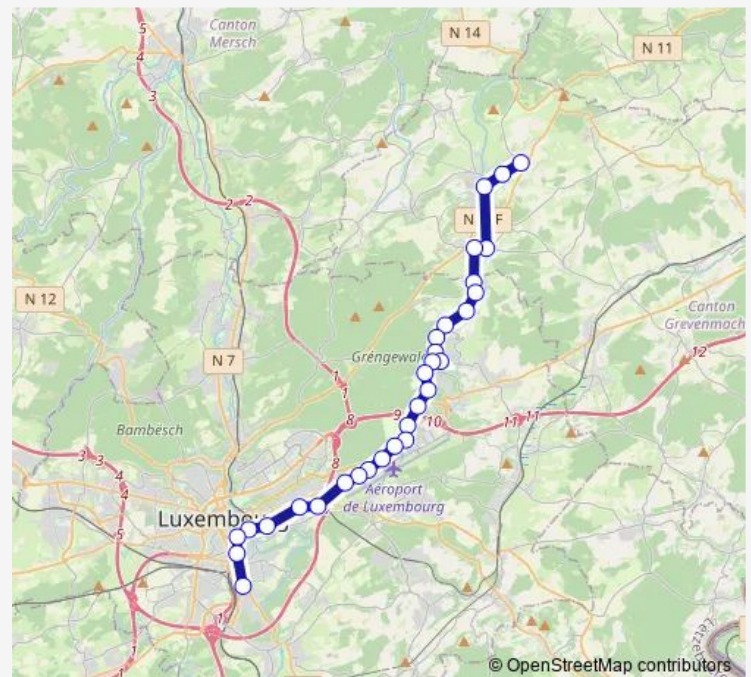

Hostert, Charlys Gare

Rameldange, Op der Bunn

Rameldange, Beim Bësch

Route schedule

Bonnevoie, Lycée Bouneweg Pe — Junglinster, P+R

Monday 05:40-23:40

Tuesday 05:40-23:40

Wednesday 05:40-23:40

Thursday 05:40-23:40

Friday 05:40-23:40

Saturday 05:40-23:40

Sunday 08:40-22:40

Route info

Direction: Bonnevoie, Lycée Bouneweg Pe

Stops: 30

Trip Duration: 0 hour 44 min

223

BusMaps

Rameldange, Beiebiërg

Ernster, Engelshaff

Ernster, Duerfplaz

Ernster, Naasswiss

Gonderange, Schoul

Gonderange, Op der Gare

Junglinster, Rue de la Gare

Junglinster, Um Reiland

Junglinster, P+R

Direction

Junglinster, P+R — Bonnevoie, Lycée Bouneweg Pe

31 stops

[Open route schedule](#)

Junglinster, P+R