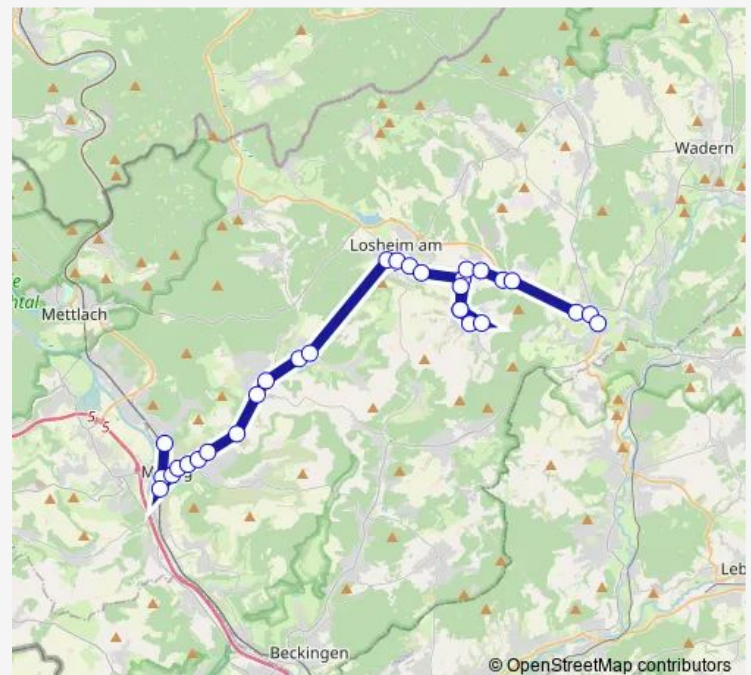

### Route schedule

Ortsmitte, Scheiden Losheim — Seminarstr., Merzig

Monday 04:55

Tuesday 04:55

Wednesday 04:55

Thursday 04:55

Friday 04:55

Saturday —

### Route info

Direction: Ortsmitte, Scheiden Losheim

Stops: 27

Trip Duration: 0 hour 50 min

Neues Rathaus, Merzig

Sparkasse, Merzig

Bahnhof, Merzig

Stadtmitte, Merzig