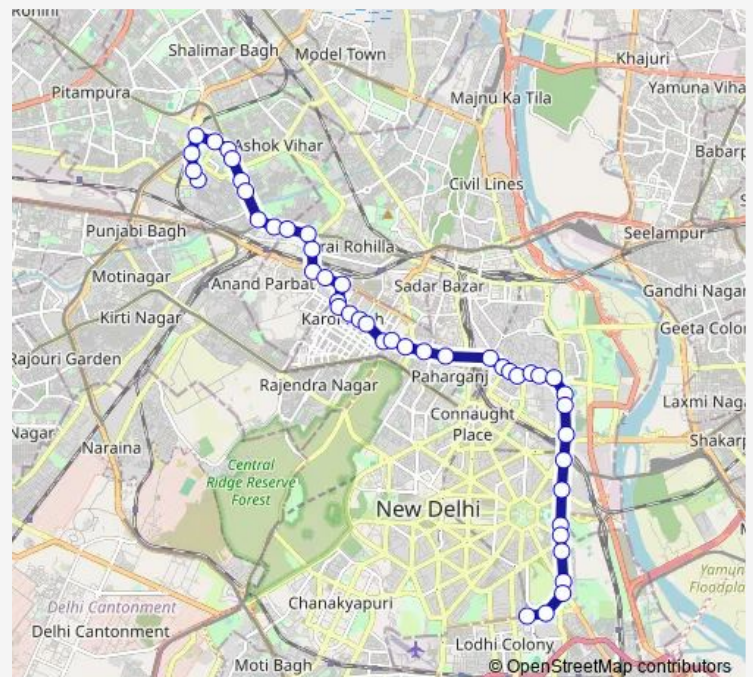

Dev Nagar / Khalsa College

Prahlad Market

Thana DB Gupta Road

Route schedule

Jai Mata Market Tri Nagar Terminal — JLN Stadium
(Sunehripulla Depot)

Monday	06:47-21:04
Tuesday	06:47-21:04
Wednesday	06:47-21:04
Thursday	06:47-21:04
Friday	06:47-21:04
Saturday	06:47-21:04
Sunday	06:47-21:04

Route info

Direction: Jai Mata Market Tri Nagar Terminal

Stops: 46

Trip Duration: 1 hour 13 min

■ 39stdown

BusMaps

DB Gupta Market

Faiz Road