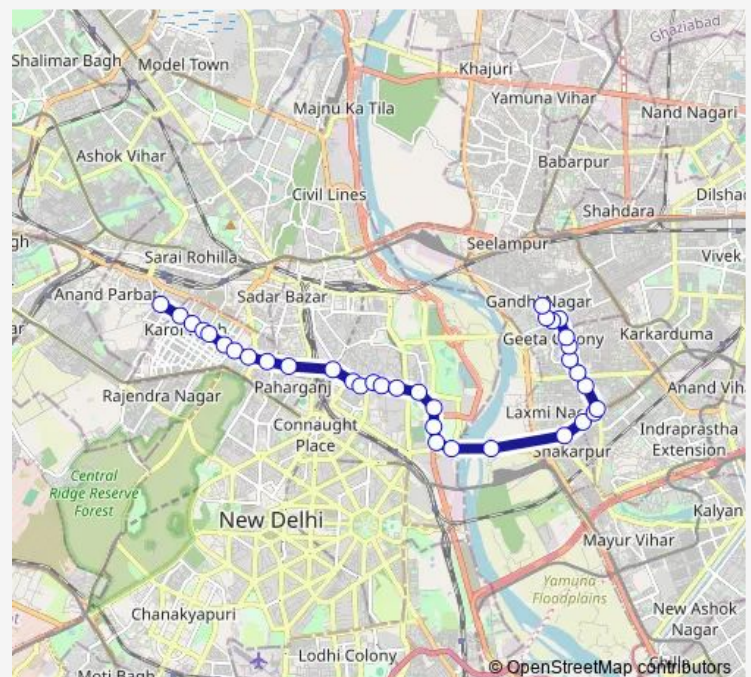

Indira Gandhi Stadium

ITO Ring Road

Delhi Secretariat

Route schedule

Anand Parvat Terminal — Jheel Terminal

Monday 07:00-20:25

Tuesday 07:00-20:25

Wednesday 07:00-20:25

Thursday 07:00-20:25

Friday 07:00-20:25

Saturday 07:00-20:25

Sunday 07:00-20:25

Route info

Direction: Anand Parvat Terminal

Stops: 35

Trip Duration: 0 hour 57 min

39stldown

Rainy Well

Laxmi Nagar Metro Station

Shakarpur

Shakarpur Crossing

Radhu Palace

East Guru Angad Nagar

Vivakanand Hospital