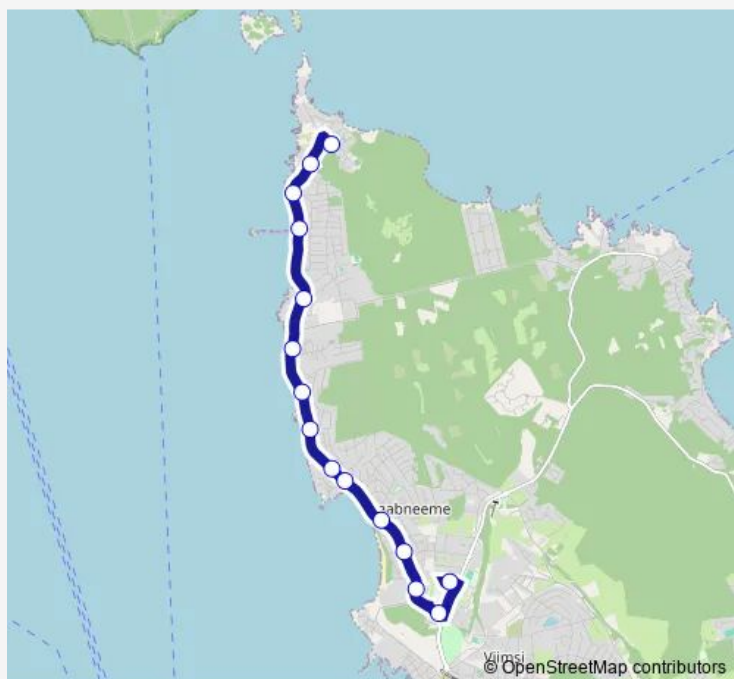

Tuesday 05:38-22:20

Wednesday 05:38-22:20

Thursday 05:38-22:20

Friday 05:38-22:20

Saturday 07:20-22:40

Sunday 07:20-22:40

Route info

Direction: Viimsi keskus 1

Stops: 15

Trip Duration: 0 hour 12 min

V1 — Haabneeme - Rohuneeme

Direction

Rohuneeme — Viimsi keskus 1

16 stops

[Open route schedule](#)

Rohuneeme