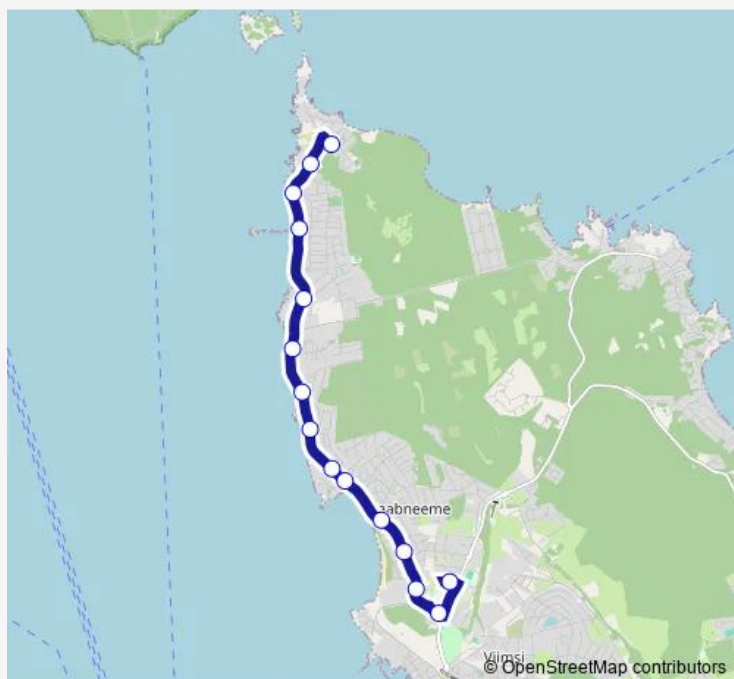

Tuesday 05:38-22:20

Wednesday 05:38-22:20

Thursday 05:38-22:20

Friday 05:38-22:20

Saturday 07:20-22:40

Sunday 07:20-22:40

Route info

Direction: Viimsi keskus 1

Stops: 15

Trip Duration: 0 hour 12 min

V1 — Haabneeme - Rohuneeme

Direction

Rohuneeme — Viimsi keskus 1

16 stops

[Open route schedule](#)

Rohuneeme