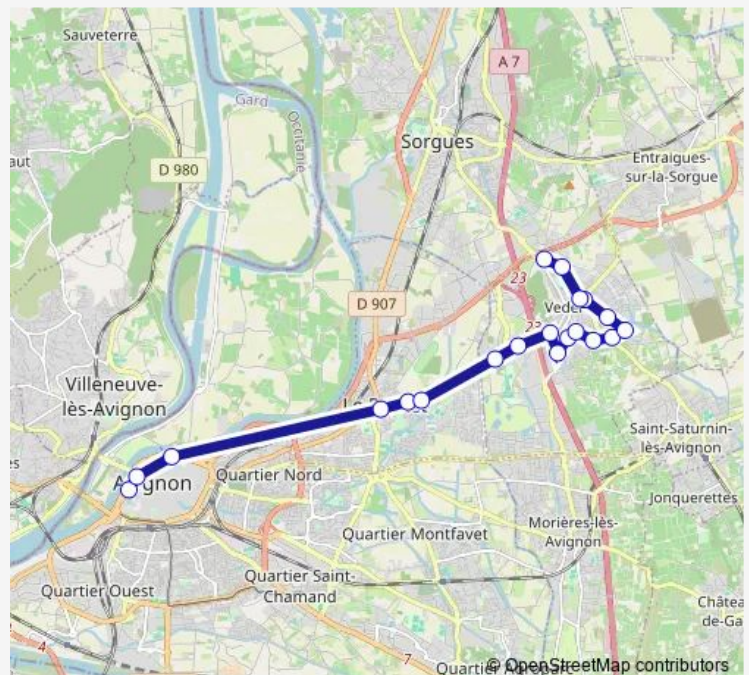

Saturday —

Sunday —

Route info

Direction: Vedène Orsan

Stops: 11

Trip Duration: 0 hour 38 min

■ V1 — Vedene - Aubanel / ST Dominique

BusMaps

Direction

Joliot Curie — Porte de l'Oulle

19 stops

[Open route schedule](#)

Joliot Curie

Confines

Lou Valat

Magali

Route info

Direction: Joliot Curie

Stops: 19

Trip Duration: 0 hour 53 min

Direction

St Dominique — LEP Eguilles

20 stops

[Open route schedule](#)

Wednesday 12:15

Thursday 16:02-18:15

Friday 16:02-18:15

Saturday —

Sunday —

Route info

Direction: St Dominique

Stops: 20