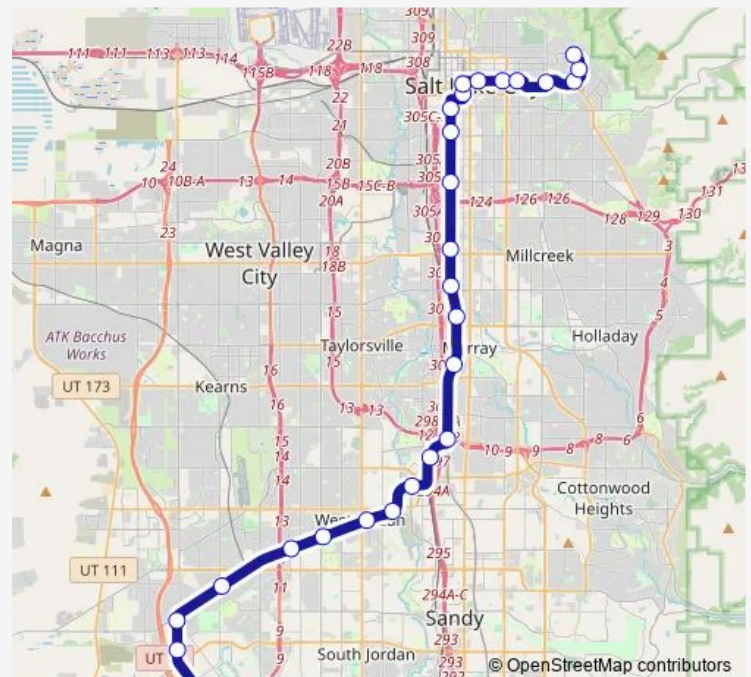

Bingham Junction Station

Historic Gardner Station

West Jordan City Center Station

Route schedule

University Medical Center — Daybreak Parkway Station

Monday 04:56-23:30

Tuesday 04:56-23:30

Wednesday 04:56-23:30

Thursday 04:56-23:30

Friday 04:56-23:30

Saturday 04:56-23:30

Sunday 05:03-23:08

Route info

Direction: University Medical Center

Stops: 27

Trip Duration: 1 hour 0 min

703 — Red Line

2700 W. Sugar Factory Rd Station

Jordan Valley Station

4800 W. Old Bingham Hwy Station

5600 W. Old Bingham Hwy Station

South Jordan Parkway Station

Daybreak Parkway Station

Direction

Wednesday 04:59-23:25

Thursday 04:59-23:25

Friday 04:59-23:25

Saturday 04:59-23:25

Sunday 05:22-22:49

Route info

Direction: Daybreak Parkway Station

Stops: 27