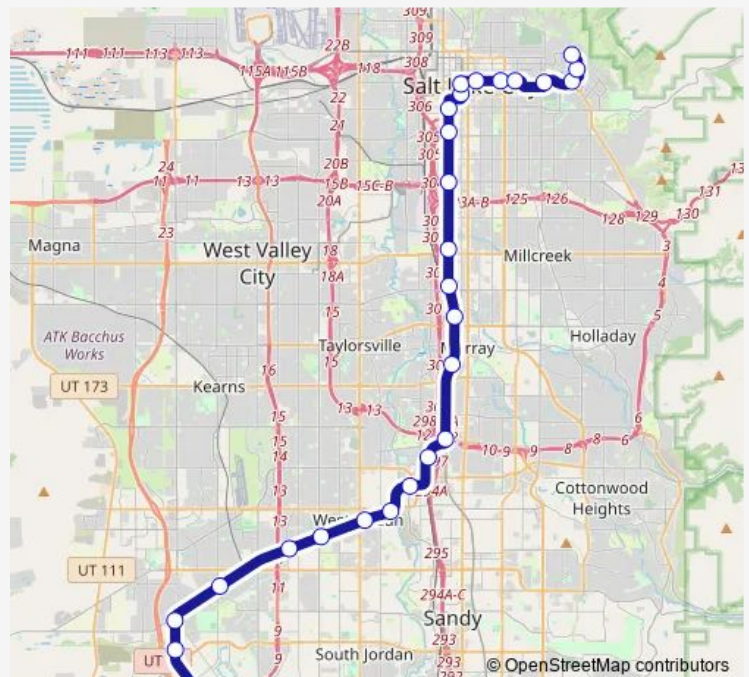

Bingham Junction Station

Historic Gardner Station

West Jordan City Center Station

Route schedule

University Medical Center — Daybreak Parkway Station

Monday 04:56-23:30

Tuesday 04:56-23:30

Wednesday 04:56-23:30

Thursday 04:56-23:30

Friday 04:56-23:30

Saturday 04:56-23:30

Sunday 05:03-23:08

Route info

Direction: University Medical Center

Stops: 27

Trip Duration: 1 hour 0 min

703 — Red Line

2700 W. Sugar Factory Rd Station

Jordan Valley Station

4800 W. Old Bingham Hwy Station

5600 W. Old Bingham Hwy Station

South Jordan Parkway Station

Daybreak Parkway Station

Direction

Wednesday 04:59-23:25

Thursday 04:59-23:25

Friday 04:59-23:25

Saturday 04:59-23:25

Sunday 05:22-22:49

Route info

Direction: Daybreak Parkway Station

Stops: 27