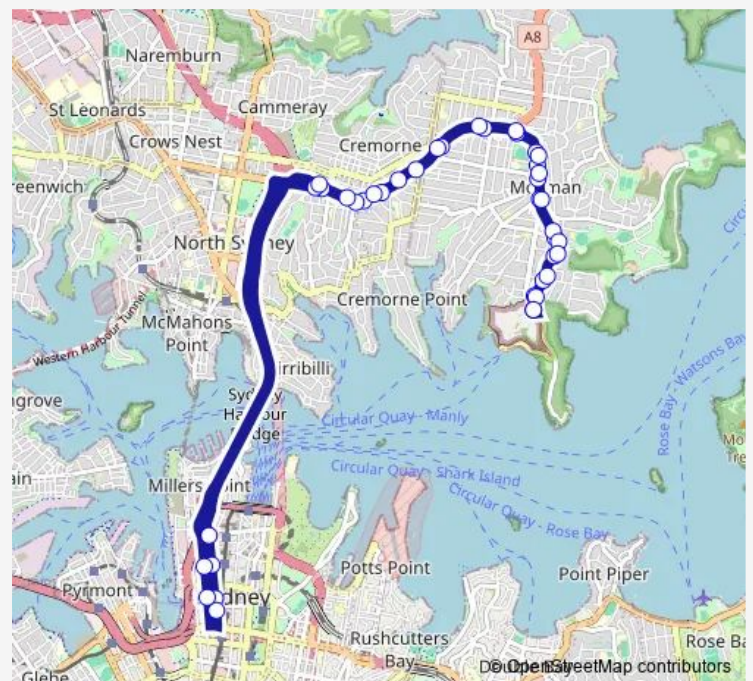

Watson Street Interchange, Stand A

Lang Park, York St

Wynyard Station, York St, Stand H

Qvb, York St, Stand E

### Route info

Direction: Taronga Zoo, Bradleys Head Rd

Stops: 40

Trip Duration: 0 hour 57 min

100 — Taronga Zoo to City Qvb

Qvb, York St, Stand D

Clarence St At Council Pl

Wynyard Station, Clarence St, Stand T

Big Bear Shopping Centre, Military Rd

Neutral Bay Junction, Military Rd, Stand E

Military Rd Opp Hampden Av

Military Rd Opp Holt Av

Military Rd At Prince St

Military Rd At Bond St

Spit Junction, Military Rd