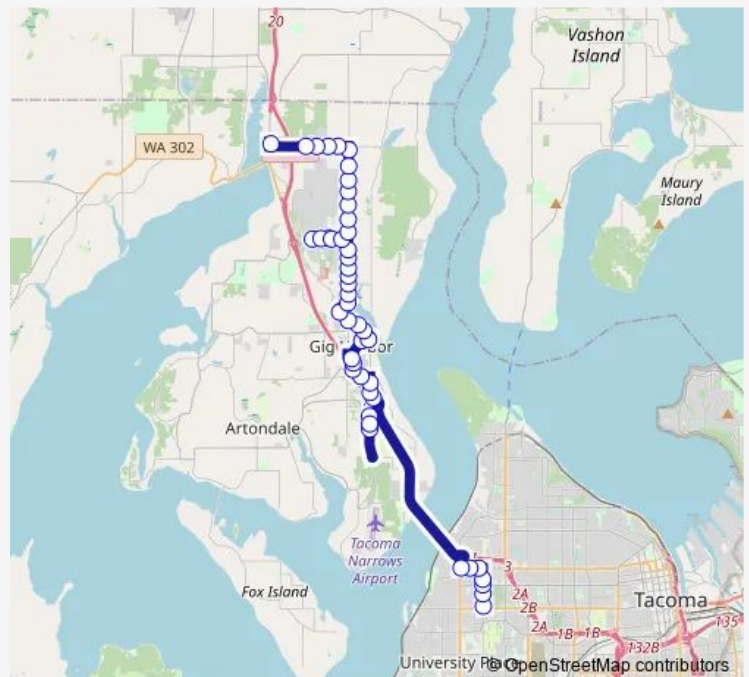

Borgen Blvd & Olympus Wy

Borgen Blvd & 51st Ave NW

Borgen Blvd & Harbor Hill Dr EB, NS>

Borgen Blvd & Olympus Way

Borgen Blvd & Athena Ct

Peacock Hill & Borgen

Peacock Hill Ave NW & Apollo Way

Peacock Hill Ave NW & 105th St Ct

Peacock Hill Ave NW & 101st St

Route schedule

Purdy P&R — TCC TC - Zone K

Monday	06:13-20:18
Tuesday	06:13-20:18
Wednesday	06:13-20:18
Thursday	06:13-20:18
Friday	06:13-20:18
Saturday	09:45-17:45
Sunday	10:45-18:45

Route info

Direction: Purdy P&R

Stops: 51

Trip Duration: 0 hour 51 min

100 — Gig Harbor

Peacock Hill Ave NW & Ringold St

Peacock Hill Ave & Vernhardson

Peacock Hill Ave & Sellers St

Harborview Dr N & Peacock Hill

Harborview Dr & N Harborview

Harborview Dr & Stinson Ave

Harborview Dr & Dorotich St

Harborview Dr & Rosedale St NW

Judson St & Gilisch St

Pioneer Way & Uddenberg Ln

Pioneer Way & Grandview St