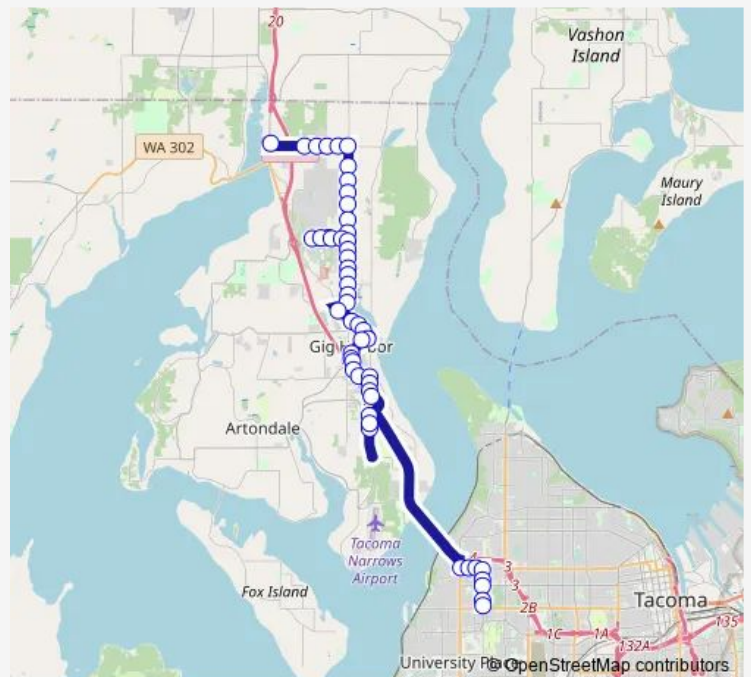

Peacock Hill Ave NW & 105th St Ct

Peacock Hill Ave NW & 101st St

**Route schedule**

Purdy P&R — TCC TC - Zone F

Monday 06:13-20:18

Tuesday 06:13-20:18

Wednesday 06:13-20:18

Thursday 06:13-20:18

Friday 06:13-20:18

Saturday 09:45-17:45

Sunday 10:45-18:45

**Route info**

Direction: Purdy P&R

Stops: 51

Trip Duration: 0 hour 49 min

100 — Gig Harbor

Peacock Hill Ave NW & Ringold St

Peacock Hill Ave & Vernhardson

Peacock Hill Ave & Sellers St

Harborview Dr N & Peacock Hill

Harborview Dr & N Harborview

Harborview Dr & Stinson Ave

Harborview Dr & Dorotich St

Harborview Dr & Rosedale St Nw

Judson St & Gilisch St

Pioneer Way & Uddenberg Ln

Pioneer Way & Grandview St

Kimball Dr & Pioneer Way

Kimball Dr & Erickson St

Kimball Dr P&R - Zone B

Hunt St NW & Kimball Dr