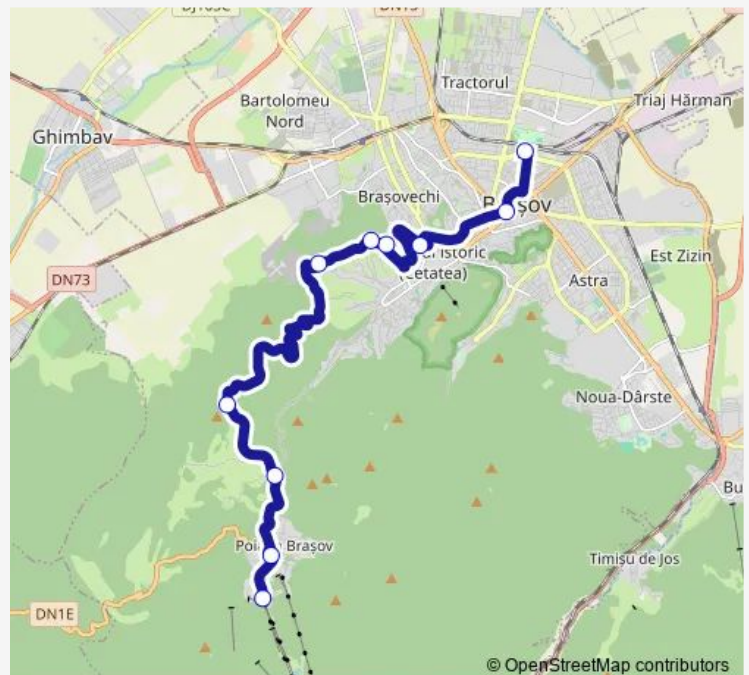

Bus 100 Terminal Gară - Telecabina Poiana Bv.[Go to website](#)**Direction**

Telecabina — Terminal Gară

10 stops

[Open route schedule](#)

Telecabina

Poiana Braov

Poiana Mică

Facultativă li

Facultativă

Warte

Bellevue Residence

Livada Potei

Hidro A

Terminal Gară

Route schedule

Telecabina — Terminal Gară

Monday 10:00-18:00

Tuesday 10:00-18:00

Wednesday 10:00-18:00

Thursday 10:00-18:00

Friday 10:00-18:00

Saturday 10:00-18:00

Sunday 10:00-18:00

Route info

Direction: Telecabina

Stops: 10

Trip Duration: 0 hour 34 min

Direction

Terminal Gară — Telecabina

10 stops

[Open route schedule](#)

Terminal Gară