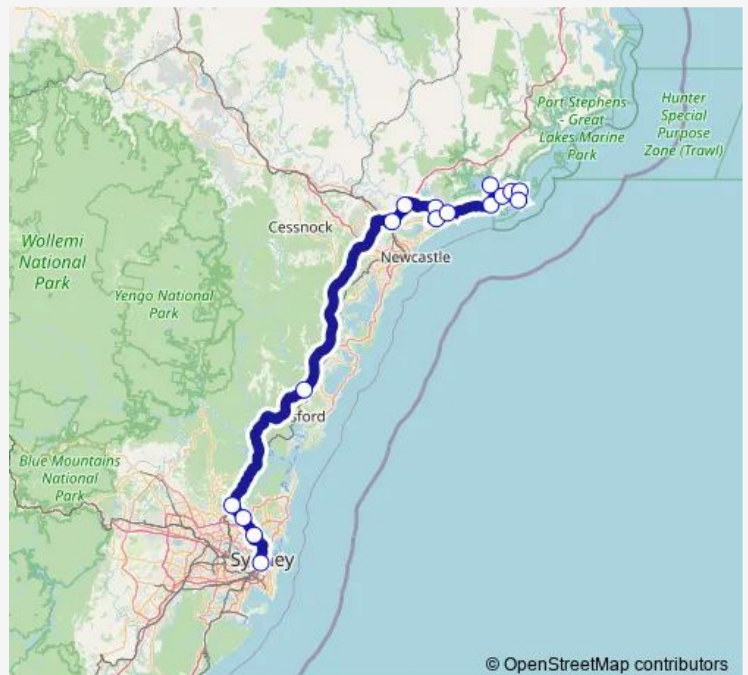

Richardson Rd At Medowie Rd

Banksia Grove, Nelson Bay Rd

Nelson Bay Rd After Richardson Rd

Sahara Trails, Port Stephens Dr

Soldiers Point Holiday Park, Ridgeway Av

Salamander Central, Terminus Pde

Donald St Before Stockton St

Shoal Bay Rd Opp Bay Village Shops

Fingal Bay Shops, Market St

**Route schedule**

Central Station, Forecourt, Coach Bay 7 — Fingal Bay Shops, Market St

Monday	14:00
Tuesday	14:00
Wednesday	14:00
Thursday	14:00
Friday	14:00
Saturday	14:00
Sunday	14:00

**Route info**

Direction: Central Station, Forecourt, Coach Bay 7

Stops: 16

Trip Duration: 3 hour 50 min

© OpenStreetMap contributors

## Direction

Fingal Bay Shops, Market St — Central Station, Forecourt, Coach Bay 9

17 stops

[Open route schedule](#)

Fingal Bay Shops, Market St

Bay Village Shops, Shoal Bay Rd

Donald St At Stockton St

Salamander Central, Terminus Pde