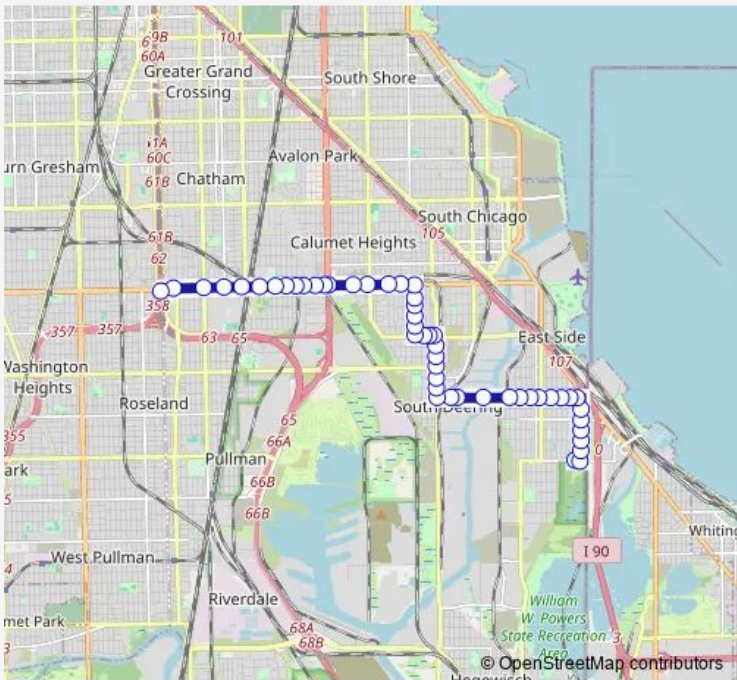

Bus 100 Jeffery Manor Express

[Go to website](#)

Direction
 Avenue C & 112th Street — 95th Red Line Station
 50 stops
[Open route schedule](#)

- Avenue C & 112th Street
- 112th Street & Avenue B
- Avenue B & 111th Street
- Avenue B & 110th Street
- Avenue B & 109th Street
- Avenue B & 108th Street
- Avenue B & 107th Street
- 106th Street & Avenue B
- 106th Street & Avenue D
- 106th Street & Avenue F
- 106th Street & Avenue H
- 106th Street & Ewing
- 106th Street & Avenue M
- 106th Street & Avenue O
- 106th Street & Mackinaw
- 3033 E 106th Street
- 106th Street & Muskegon
- 2800 E 106th Street
- 106th Street & Torrence
- Torrence & 105th Street
- Torrence & 104th Street

Route schedule
 Avenue C & 112th Street — 95th Red Line Station

Monday	05:32-19:37
Tuesday	05:32-19:37
Wednesday	05:32-19:37
Thursday	05:32-19:37
Friday	05:32-19:37
Saturday	—
Sunday	—

Route info
 Direction: Avenue C & 112th Street
 Stops: 50
 Trip Duration: 0 hour 36 min

100 — Jeffery Manor Express **BusMaps**

Torrence & 103rd Street

Torrence & 102nd Street

Torrence & 101st Street

100th Street & Torrence

100th Street & Hoxie

100th Street & Calhoun

Yates & 100th Street

930 E 95th Street

95th Street & Cottage Grove

95th Street & St. Lawrence

95th Street & King Drive

95th Street & Michigan

95th Red Line Station

Direction

95th Red Line Station — Avenue C & 112th Street