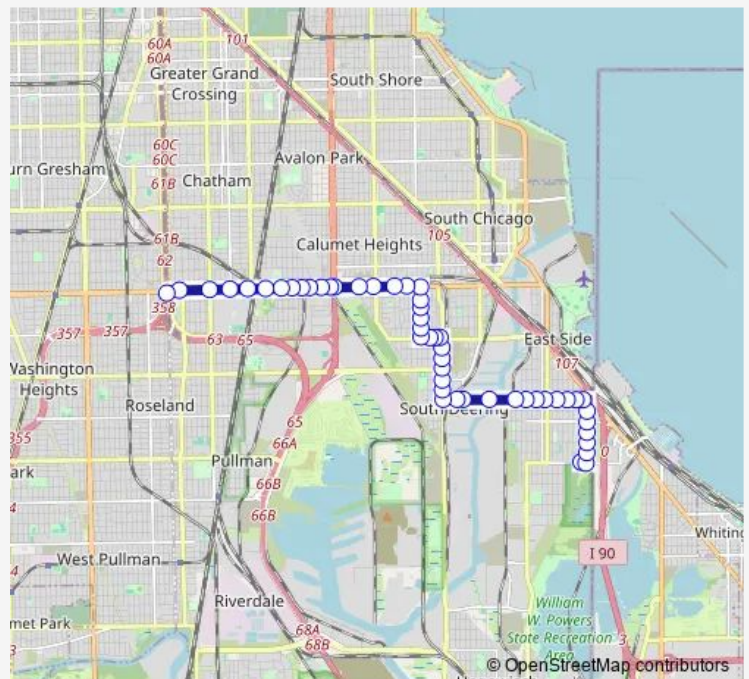

Bus 100 Jeffery Manor Express

[Go to website](#)

Direction
 Avenue C & 112th Street — 95th Red Line Station
 50 stops
[Open route schedule](#)

- Avenue C & 112th Street
- 112th Street & Avenue B
- Avenue B & 111th Street
- Avenue B & 110th Street
- Avenue B & 109th Street
- Avenue B & 108th Street
- Avenue B & 107th Street
- 106th Street & Avenue B
- 106th Street & Avenue D
- 106th Street & Avenue F
- 106th Street & Avenue H
- 106th Street & Ewing
- 106th Street & Avenue M
- 106th Street & Avenue O
- 106th Street & Mackinaw
- 3033 E 106th Street
- 106th Street & Muskegon
- 2800 E 106th Street
- 106th Street & Torrence
- Torrence & 105th Street
- Torrence & 104th Street

Route schedule

Avenue C & 112th Street — 95th Red Line Station

Monday	05:32-19:37
Tuesday	05:32-19:37
Wednesday	05:32-19:37
Thursday	05:32-19:37
Friday	05:32-19:37
Saturday	—
Sunday	—

Route info

Direction: Avenue C & 112th Street

Stops: 50

Trip Duration: 0 hour 35 min

100 — Jeffery Manor Express

Torrence & 103rd Street

Torrence & 102nd Street

Torrence & 101st Street

100th Street & Torrence

100th Street & Hoxie

Direction

95th Red Line Station — Avenue C & 112th Street

48 stops

[Open route schedule](#)

95th Red Line Station

Michigan & 95th Street

95th Street & King Drive

95th Street & St. Lawrence