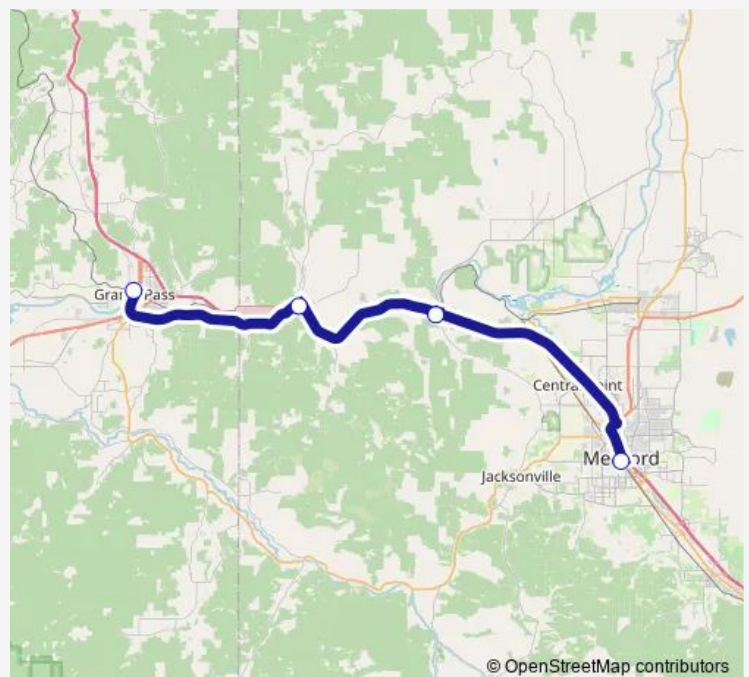

### Direction

Rvtd Front Street Station – Rt 100 — JCT Transit Hub  
Route 100

4 stops

[Open route schedule](#)

Rvtd Front Street Station – Rt 100

Gold Hill

Rogue River Inbound

JCT Transit Hub Route 100

### Route schedule

Rvtd Front Street Station – Rt 100 — JCT Transit Hub  
Route 100

Monday	07:35-17:35
Tuesday	07:35-17:35
Wednesday	07:35-17:35
Thursday	07:35-17:35
Friday	07:35-17:35
Saturday	—
Sunday	—

### Route info

Direction: Rvtd Front Street Station – Rt 100

Stops: 4

Trip Duration: 0 hour 55 min

100 — I5 Corridor

### Direction

JCT Transit Hub Route 100 — Rvtd Front Street Station – Rt 100

4 stops

[Open route schedule](#)

JCT Transit Hub Route 100

Rogue River Outbound

Gold Hill

Rvtd Front Street Station – Rt 100