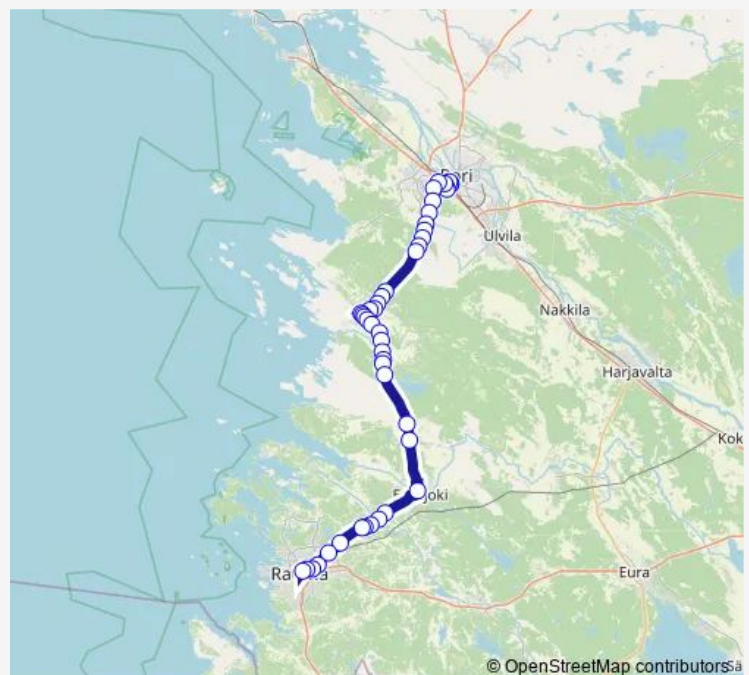

Thursday 05:45-19:15

Friday 05:45-19:15

Saturday 10:30-18:15

Sunday 14:15-20:15

Route info

Direction: Rauma uusi linja-autoasema, laitur 5

Stops: 44

Trip Duration: 0 hour 55 min