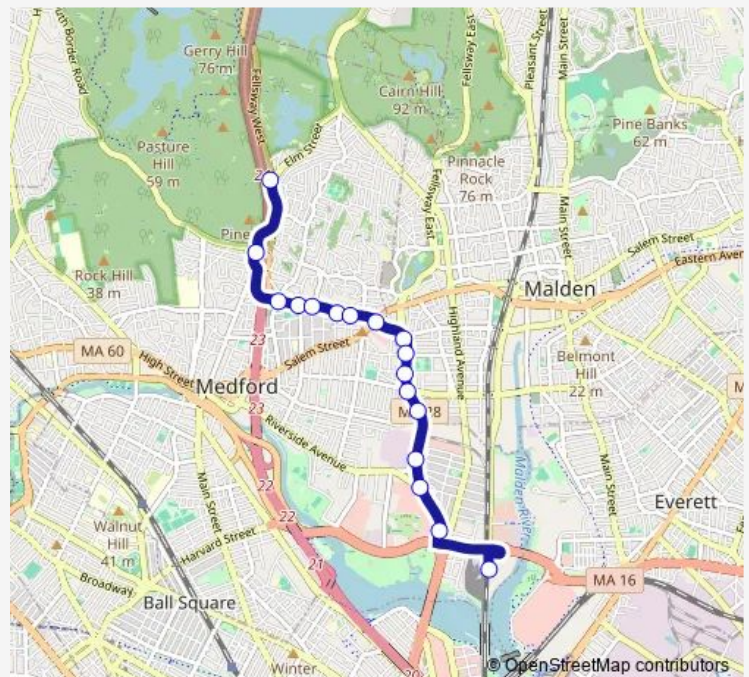

Fellsway @ Middlesex Ave - Wellington Circle

Fellsway @ Bradbury Ave

Fellsway @ Riverside Ave

Fellsway @ Second St

Fellsway @ Myrtle St

Fellsway @ Medford St

Fellsway @ Malden St

Fellsway @ Watts St

Fellsway W @ Salem St

Fellsway W @ Fells Ave

Fellsway W @ Fern Rd

Fellsway W @ Fulton St

Fellsway W @ Ridgeway Rd - Roosevelt Circle

Fellsway W @ Foss St

Fellsway W @ Elm St

Route schedule

Wellington — Fellsway W @ Elm St

Monday	05:15-00:30 ⁺¹
Tuesday	05:15-00:30 ⁺¹
Wednesday	05:15-00:30 ⁺¹
Thursday	05:15-00:30 ⁺¹
Friday	05:15-00:30 ⁺¹
Saturday	05:30-00:30 ⁺¹
Sunday	06:37-22:37

Route info

Direction: Wellington

Stops: 17

Trip Duration: 0 hour 11 min

100 — Elm Street - Wellington Station

Direction

Fellsway W opp Elm St — Wellington

17 stops

[Open route schedule](#)