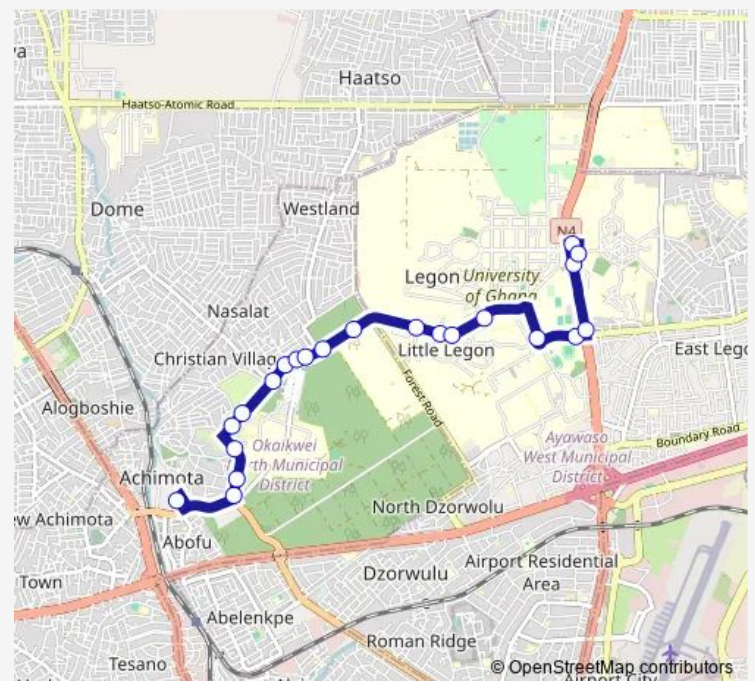

### Route schedule

Achimota New Station — Legon station

Monday 06:00

Tuesday 06:00

Wednesday 06:00

Thursday 06:00

Friday 06:00

Saturday 06:00

### Route info

Direction: Achimota New Station

Stops: 22

Trip Duration: 0 hour 30 min

100 — Legon Station ↔ Achimota