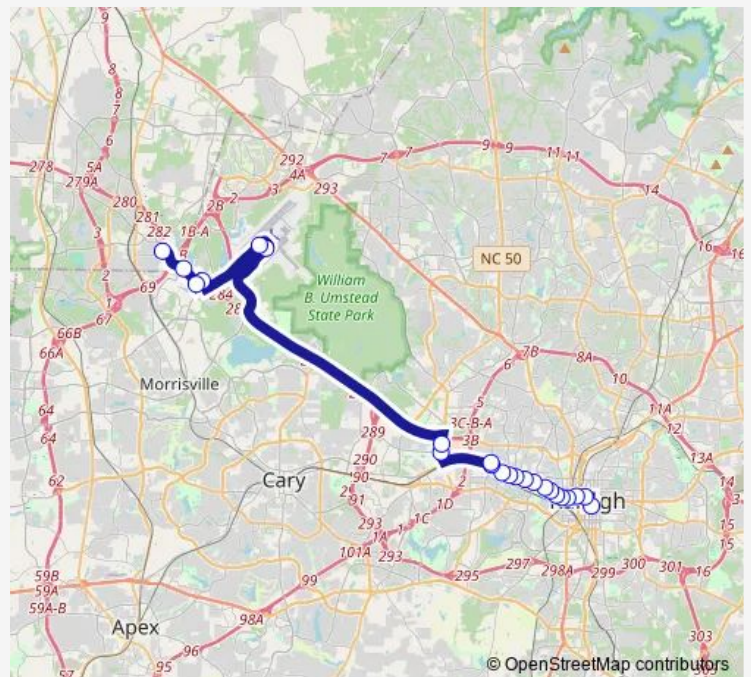

Hillsborough St at Dawson St

Salisbury St at W Morgan St

Route schedule

Gotriangle Regional Transit Center (RTC) & RTP Connect
— Goraleigh Station

Monday 06:30-22:30

Tuesday 06:30-22:30

Wednesday 06:30-22:30

Thursday 06:30-22:30

Friday 06:30-22:30

Saturday 07:30-22:30

Sunday 07:30-20:30

Route info

Direction: Gotriangle Regional Transit Center (RTC) & RTP Connect

Stops: 22

Trip Duration: 0 hour 45 min

100 — Route 100

Direction

Goraleigh Station — RDU Airport at Terminal 2 (Zone 6)

19 stops

[Open route schedule](#)

Goraleigh Station

Edenton St at Salisbury St

W Edenton St at S Harrington St

Thursday 05:55-17:45

Friday 05:55-17:45

Saturday 06:55-17:45

Sunday —

Route info

Direction: Goraleigh Station

Stops: 21

Trip Duration: 0 hour 35 min