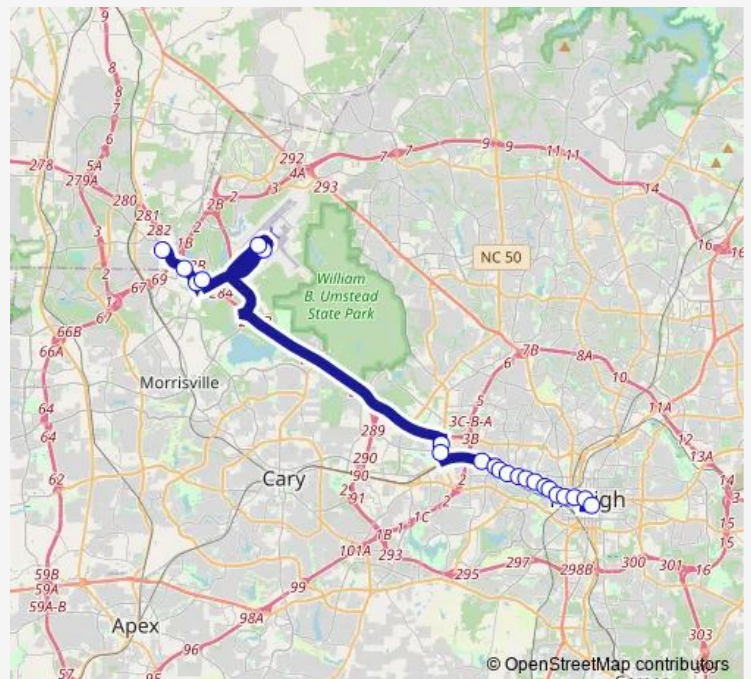

Hillsborough St at Dawson St

Salisbury St at W Morgan St

Route schedule

Gotriangle Regional Transit Center (RTC) & RTP Connect
— Goraleigh Station

Monday 06:30-22:30

Tuesday 06:30-22:30

Wednesday 06:30-22:30

Thursday 06:30-22:30

Friday 06:30-22:30

Saturday 07:30-22:30

Sunday 07:30-20:30

Route info

Direction: Gotriangle Regional Transit Center (RTC) & RTP Connect

Stops: 22

Trip Duration: 0 hour 45 min

100 — Raleigh-RDU Airport-Regional Transit Center

Direction

Goraleigh Station — RDU Airport at Terminal 2 (Zone 6)

19 stops

[Open route schedule](#)

Goraleigh Station

Edenton St at Salisbury St

W Edenton St at S Harrington St

Route info

Direction: Goraleigh Station

Stops: 19

Trip Duration: 0 hour 31 min

Direction

Goraleigh Station — Gotriangle Regional Transit Center (RTC) & RTP Connect

21 stops

[Open route schedule](#)