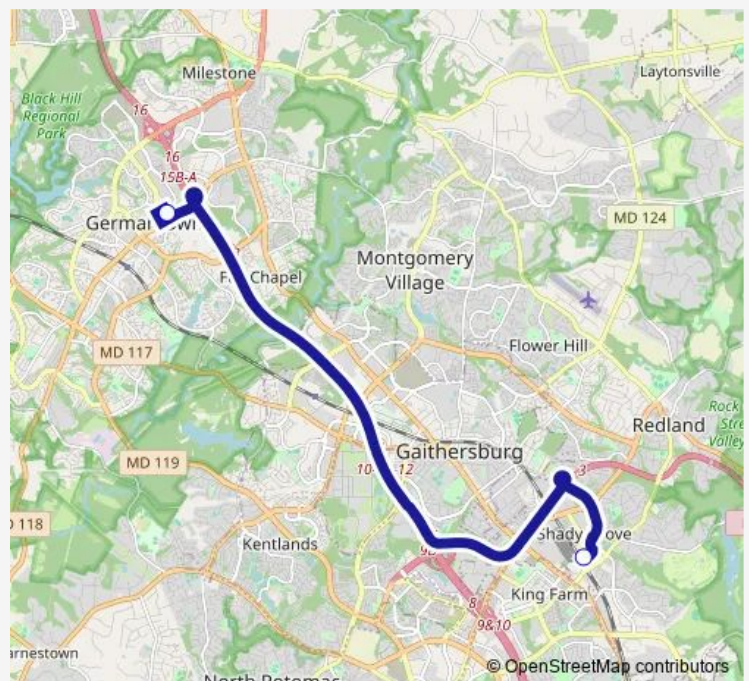

### Direction

Shady Grove Station & BAY E - East — Germantown Transit Center & BAY B

2 stops

[Open route schedule](#)

Shady Grove Station & BAY E - East

Germantown Transit Center & BAY B

### Route schedule

Shady Grove Station & BAY E - East — Germantown Transit Center & BAY B

Monday	05:05-00:30 <sup>+1</sup>
Tuesday	05:05-00:20 <sup>+1</sup>
Wednesday	05:05-00:20 <sup>+1</sup>
Thursday	05:05-00:30 <sup>+1</sup>
Friday	05:05-00:20 <sup>+1</sup>
Saturday	06:30-22:15
Sunday	06:50-22:00

### Route info

Direction: Shady Grove Station & BAY E - East

Stops: 2

Trip Duration: 0 hour 14 min

**Direction**

Germantown Transit Center &amp; BAY B — Shady Grove Station &amp; BAY E - East

2 stops

[Open route schedule](#)

Germantown Transit Center &amp; BAY B

Shady Grove Station &amp; BAY E - East