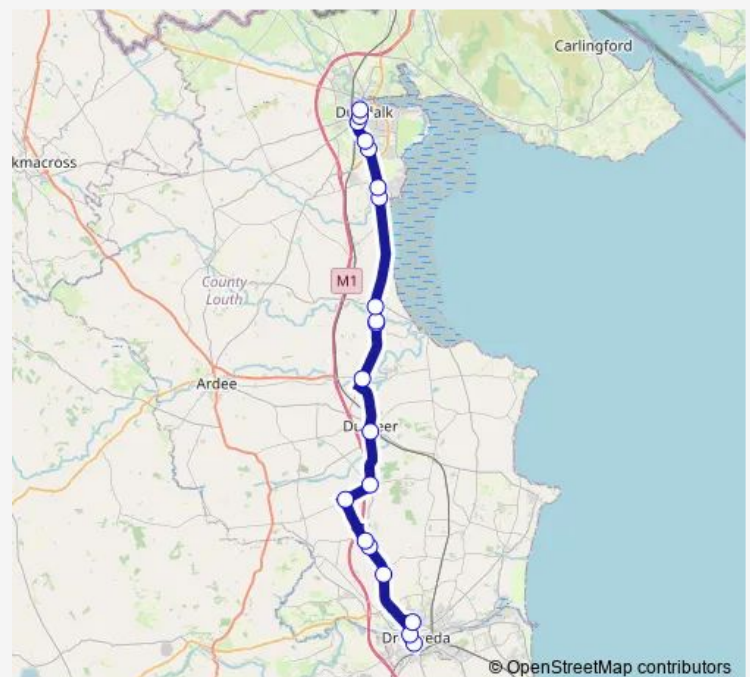

Dundalk

The Long Walk

Route schedule

Drogheda Bus Station — The Long Walk

Monday 06:45-18:45

Tuesday 06:45-18:45

Wednesday 06:45-18:45

Thursday 06:45-18:45

Friday 06:45-18:45

Saturday 06:45-18:45

Sunday 09:45-18:45

Route info

Direction: Drogheda Bus Station

Stops: 20

Trip Duration: 1 hour 13 min

100 — Drogheda - Dundalk - Newry

Direction

Monasterboice — The Long Walk

14 stops

[Open route schedule](#)

Monasterboice

Mullary Cross

Dunleer (The Corner Shop)

Mullins Cross

The Long Walk — Drogheda Bus Station

19 stops

[Open route schedule](#)

The Long Walk

Dublin Road

Louth Hospital

Dundalk It

Seafield Road