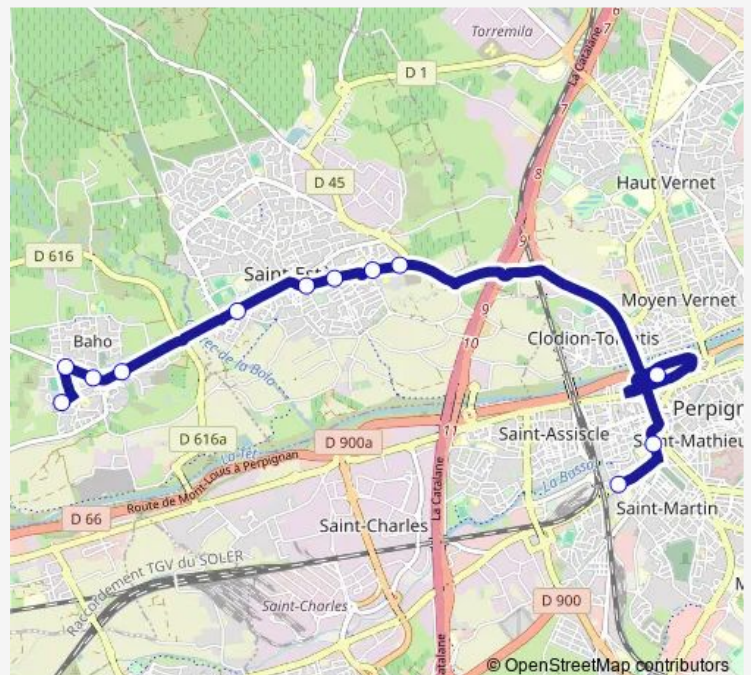

Direction

Taillade — Lycée BON Secours / Lycée STE-L. Marillac

12 stops

[Open route schedule](#)

Taillade

Evora

Le Christ

Baho

St-Estève

Mairie - St-Estève

Cimetière

St-Mamet

Droits de l'Homme

Gare Routière Méditerranée

Lycée Arago

Lycée BON Secours / Lycée STE-L. Marillac

Route schedule

Taillade — Lycée BON Secours / Lycée STE-L. Marillac

Monday —

Tuesday —

Wednesday 06:55

Thursday —

Friday —

Saturday —

Sunday —

Route info

Direction: Taillade

Stops: 12

Trip Duration: 0 hour 45 min

100 Bus time schedules and route maps are available in an offline PDF at busmaps.com. Use the busmaps.com website to see live bus times, train schedule or subway schedule, and step-by-step directions for all public transit in Perpignan