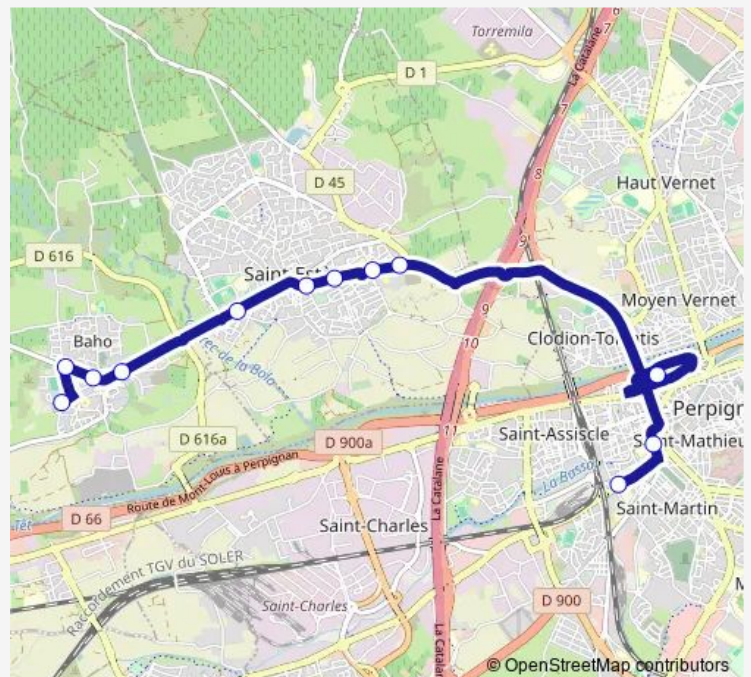

### Direction

Taillade — Lycée BON Secours / Lycée STE-L. Marillac

12 stops

[Open route schedule](#)

Taillade

Evora

Le Christ

Baho

St-Estève

Mairie - St-Estève

Cimetière

St-Mamet

Droits de l'Homme

Gare Routière Méditerranée

Lycée Arago

Lycée BON Secours / Lycée STE-L. Marillac

### Route schedule

Taillade — Lycée BON Secours / Lycée STE-L. Marillac

Monday —

Tuesday —

Wednesday 06:55

Thursday —

Friday —

Saturday —

### Route info

Direction: Taillade

Stops: 12

Trip Duration: 0 hour 45 min

100 Bus time schedules and route maps are available in an offline PDF at [busmaps.com](https://busmaps.com). Use the [busmaps.com](https://busmaps.com) website to see live bus times, train schedule or subway schedule, and step-by-step directions for all public transit in Perpignan