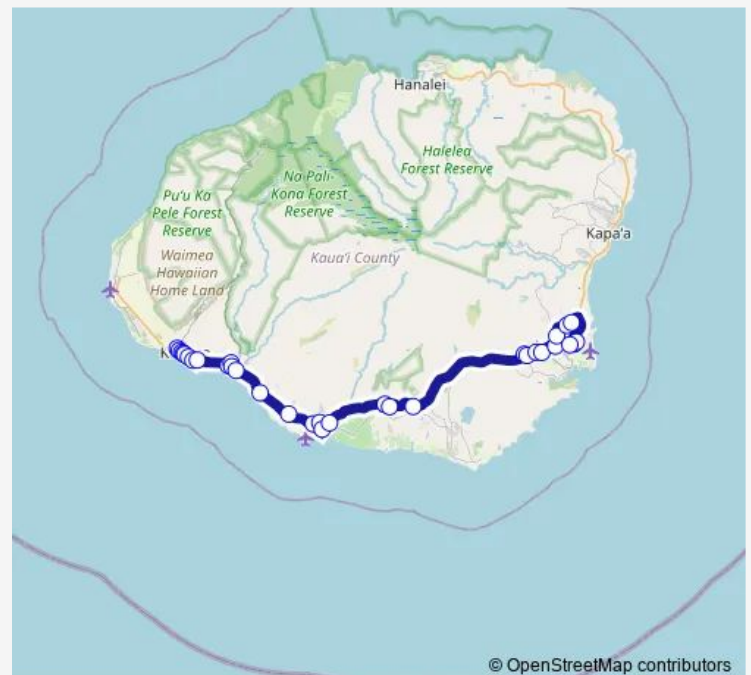

Bus 100 100 Kekaha to Lihue Mainline

[Go to website](#)

Direction

Elepaio Rd/Akialoa Rd — Lihue Courthouse

32 stops

[Open route schedule](#)

Elepaio Rd/Akialoa Rd

Elepaio Rd/Akekeke Rd

Kekaha Neighborhood Center

Across Kekaha Elderly

Elepaio Rd/Io Rd

Elepaio Rd/Iwa Rd

Elepaio Rd/Pueo Rd

Old Kekaha Store

Waimea Athletic Field

Kauai Veterans Memorial Hospital

Waimea Neighborhood Center

Ishihara Market

Makaweli Post Office

Kaumakani Thrifty Mart

Hanapepe Armory

Hanapepe First United Church

Kealaula Ele'ele

Eleele Nani (Mahea Rd)

Kalaheo Post Office

Puu Rd/Hokua Rd

Across Lawai Post Office

Route schedule

Elepaio Rd/Akialoa Rd — Lihue Courthouse

Monday 05:15-21:15

Tuesday 05:15-21:15

Wednesday 05:15-21:15

Thursday 05:15-21:15

Friday 05:15-21:15

Saturday 05:15-21:15

Sunday —

Route info

Direction: Elepaio Rd/Akialoa Rd

Stops: 32

Trip Duration: 1 hour 32 min

100 — 100 Kekaha to Lihue Mainline