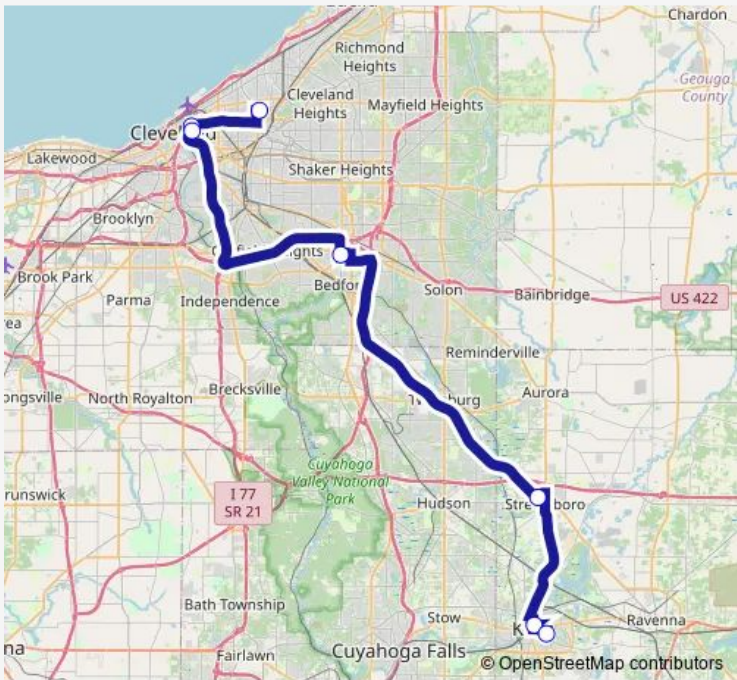

**Bus 100 Cleveland Express**

[Go to website](#)

**Direction**  
 Student Center — CLE Magnolia AND Louis Stokes Va  
 12 stops  
[Open route schedule](#)

- Student Center
- Kent Central Gateway North
- STR Market SQ DR AND Market SQ Plz
- Southgate Transit Center
- CLE Ontario AND Carnegie Nb
- CLE W 6TH & Superior
- CLE ST Clair AND 9TH Eb
- CLE Chester AT Greyhound Eb
- CLE Chester AND 24th Eb
- CLE Euclid AND 100th Eb
- CLE 105th AND MLK Nb
- CLE Magnolia AND Louis Stokes Va

**Route schedule**  
 Student Center — CLE Magnolia AND Louis Stokes Va

Monday	06:05-16:05
Tuesday	06:05-16:05
Wednesday	06:05-16:05
Thursday	06:05-16:05
Friday	06:05-16:05
Saturday	—
Sunday	—

**Route info**  
 Direction: Student Center  
 Stops: 12  
 Trip Duration: 1 hour 40 min

Southgate Transit Center

STR Market SQ DR AND Market SQ Plz

Kent Central Gateway North

Student Center

**Route schedule**

CLE Magnolia AND Louis Stokes Va — Student Center

Monday 07:45-17:45

Tuesday 07:45-17:45

Wednesday 07:45-17:45

Thursday 07:45-17:45

Friday 07:45-17:45

Saturday —

Sunday —

**Route info**

Direction: CLE Magnolia AND Louis Stokes Va

Stops: 7