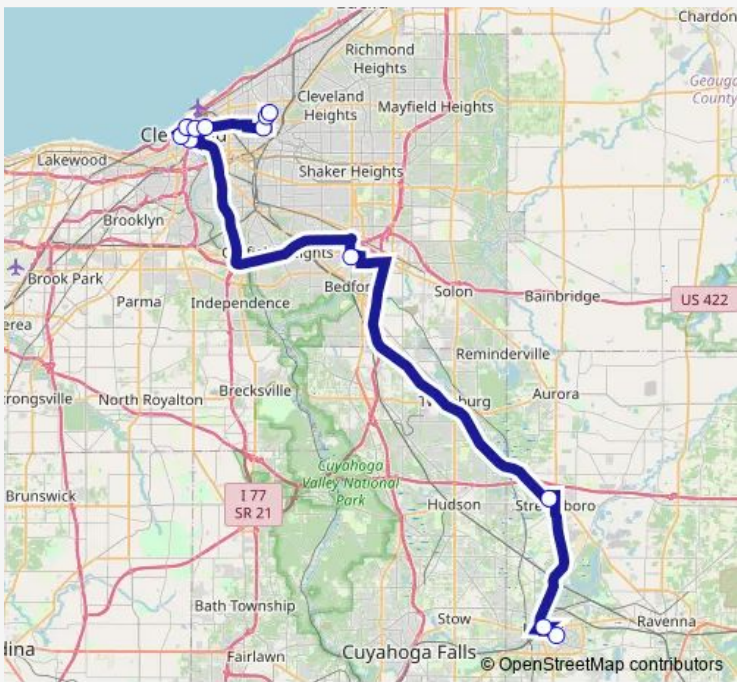

Bus 100 Cleveland Express

[Go to website](#)

Direction
 KSU Student Center — CLE Magnolia AND Louis Stokes Va
 12 stops
[Open route schedule](#)

- KSU Student Center
- KEN Kent Central Gateway South
- STR Market SQ DR AND Market SQ Plz
- Southgate Transit Center
- CLE Ontario AND Carnegie Nb
- CLE W Prospect AND Tower City
- CLE ST Clair AND 9TH Eb
- CLE Chester AT Greyhound Eb
- CLE Chester AND 24th Eb
- CLE Euclid AND 100th Eb
- CLE 105th AND MLK Nb
- CLE Magnolia AND Louis Stokes Va

Route schedule
 KSU Student Center — CLE Magnolia AND Louis Stokes Va

Monday	06:05-16:05
Tuesday	06:05-16:05
Wednesday	06:05-16:05
Thursday	06:05-16:05
Friday	06:05-16:05
Saturday	—
Sunday	—

Route info
 Direction: KSU Student Center
 Stops: 12
 Trip Duration: 1 hour 40 min

Direction

CLE Magnolia AND Louis Stokes Va — KSU Student Center

7 stops

[Open route schedule](#)

CLE Magnolia AND Louis Stokes Va

CLE E 21st AND Cleveland State

CLE E 21st AT Stephanie Tubbs-Jones Sb

Southgate Transit Center

Thursday 07:45-17:45

Friday 07:45-17:45

Saturday —

Sunday —

Route info

Direction: CLE Magnolia AND Louis Stokes Va

Stops: 7

Trip Duration: 1 hour 35 min