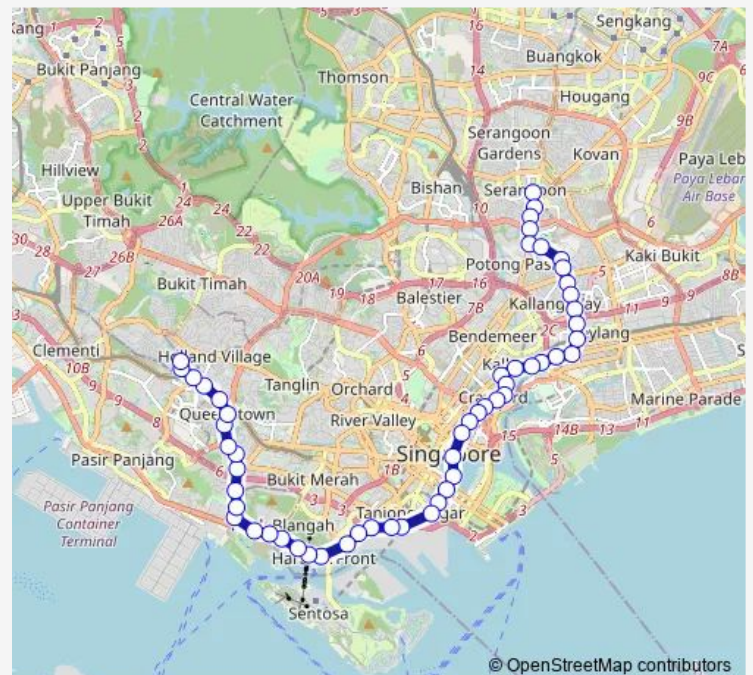

### Route schedule

S'Goon Int — Ghim Moh Ter

Monday 05:30

Tuesday 05:30

Wednesday 05:30

Thursday 05:30

Friday 05:30

Saturday 05:30

### Route info

Direction: S'Goon Int

Stops: 55

Trip Duration: 1 hour 34 min

100

St. John Hq

Plaza Parkroyal

The Gateway