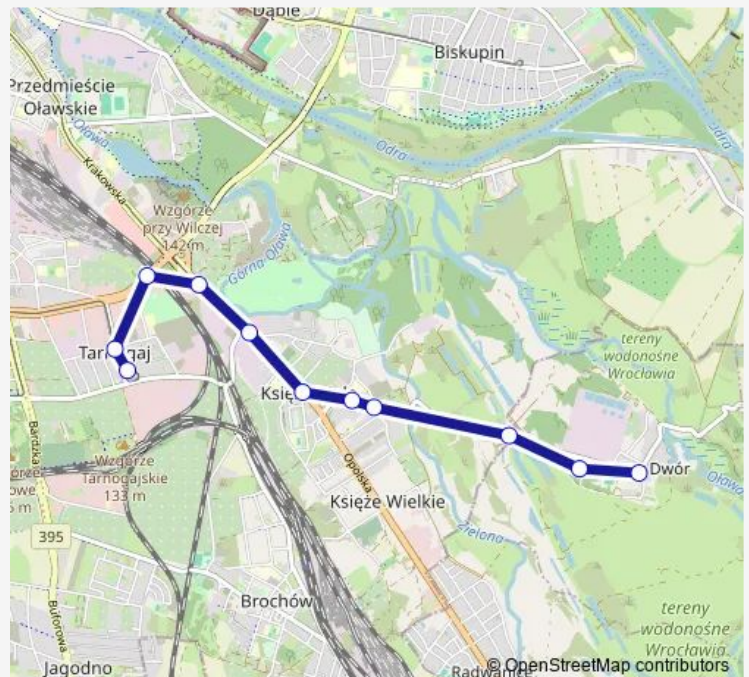

Saturday 06:24-22:14

Sunday 06:24-22:14

Route info

Direction: Tarnogaj

Stops: 11

Trip Duration: 0 hour 16 min

100

Direction

Mokry Dwór — Tarnogaj

11 stops

[Open route schedule](#)

Mokry Dwór

Starodworska (Zuw)

Starodworska

Blizanowicka

Księżka

Monday 05:15-22:31

Tuesday 05:15-22:31

Wednesday 05:15-22:31

Thursday 05:15-22:31

Friday 05:15-22:31

Saturday 06:42-22:31

Sunday 06:42-22:31

Route info