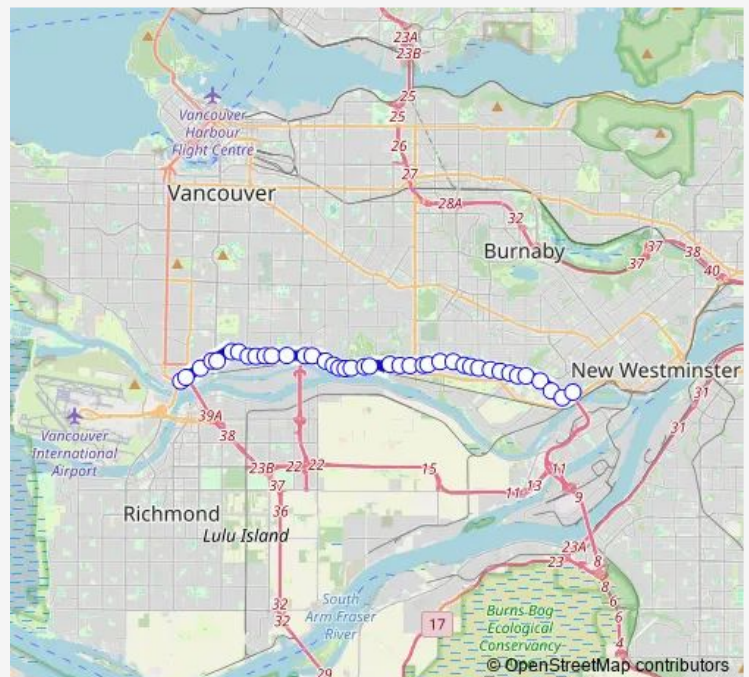

Westbound SE Marine Dr @ Matheson Cres

Westbound SE Marine Dr @ Fieldstone Ave

Westbound SE Marine Dr @ Kerr St

Westbound SE Marine Dr @ Jellicoe St

Westbound SE Marine Dr @ Elliott St

Westbound SE Marine Dr @ Gladstone St

Route schedule

22nd Street Station @ Bay 6 — Marpole Loop @ Bay 1

Monday 04:17-24:00

Tuesday 04:17-24:00

Wednesday 04:17-24:00

Thursday 04:17-24:00

Friday 04:17-24:00

Saturday 04:22-00:33⁺¹

Sunday 04:16-00:28⁺¹

Route info

Direction: 22nd Street Station @ Bay 6

Stops: 44

Trip Duration: 0 hour 37 min

100 — 22nd St Station/Marpole Loop

Westbound SE Marine Dr @ Victoria Dr

Westbound SE Marine Dr @ Argyle St

Westbound SE Marine Dr @ Knight St

Westbound SE Marine Dr @ Inverness St

Westbound SE Marine Dr @ Ross St

Westbound SE Marine Dr @ Chester St

Westbound SE Marine Dr @ Poplar St

Westbound SE Marine Dr @ Prince Edward St