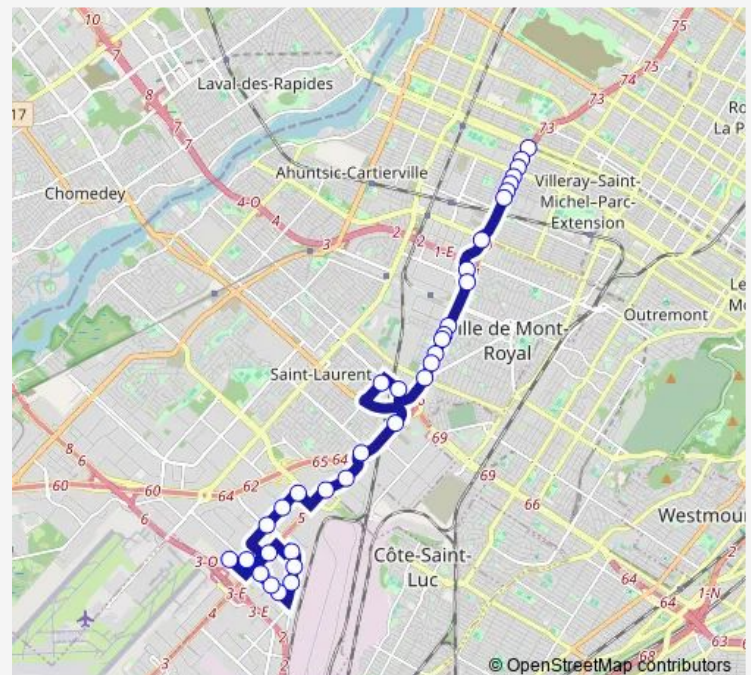

### Route schedule

Terminus Cae — Station Crémazie Sud (Crémazie / Berri)

Monday 05:06-01:14<sup>+1</sup>

Tuesday 05:06-01:14<sup>+1</sup>

Wednesday 05:06-01:14<sup>+1</sup>

Thursday 05:06-01:14<sup>+1</sup>

### Route info

Direction: Terminus Cae

Stops: 43

Trip Duration: 0 hour 42 min

100 — Crémazie

Décarie / Royalmount

Station De la Savane (Décarie / de Sorel)

Côte-de-Liesse / Décarie