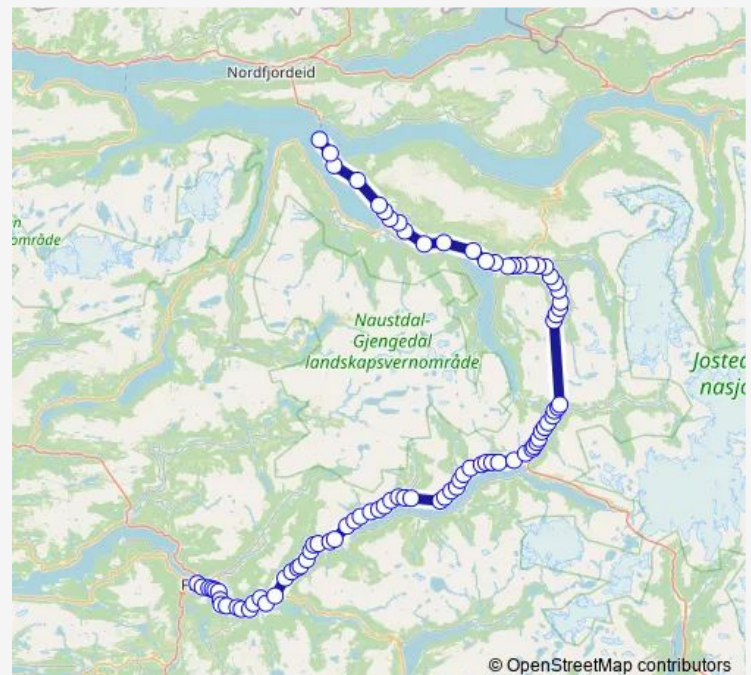

Gåsemyr

Gåsemyr øvre

Egge

Route schedule

Sandane rutebilstasjon — Øyrane

Monday 06:25

Tuesday 06:25

Wednesday 06:25

Thursday 06:25

Friday 06:25

Saturday —

Sunday —

Route info

Direction: Sandane rutebilstasjon

Stops: 81

Trip Duration: 1 hour 40 min