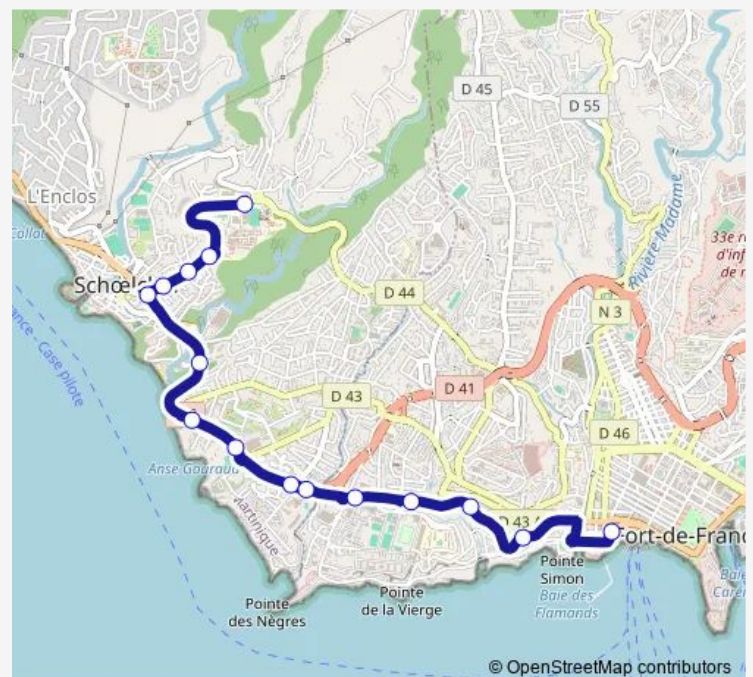

Flamboyants

Les Hauts De Madiana

Uag

Venice

Route schedule

Pointe Simon — Venice

Monday 06:05-19:30

Tuesday 06:05-19:30

Wednesday 06:05-19:30

Thursday 06:05-19:30

Friday 06:05-19:30

Saturday 06:30-19:30

Sunday 14:30-19:30

Route info

Direction: Pointe Simon

Stops: 14

Trip Duration: 0 hour 22 min

Direction

Venice — Pointe Simon

15 stops

[Open route schedule](#)

Venice

Campus

Case Navire