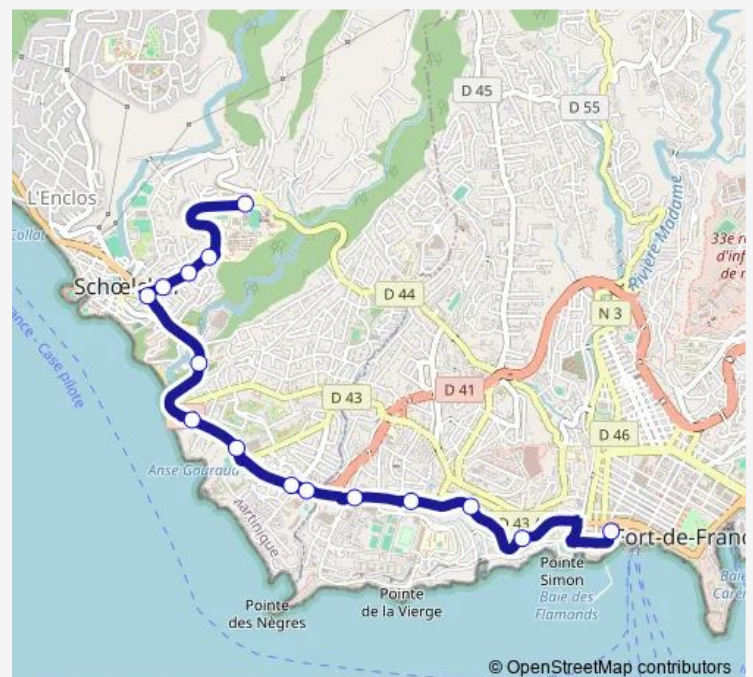

Flamboyants

Les Hauts De Madiana

Uag

Venice

Route schedule

Pointe Simon — Venice

Monday 06:05-19:30

Tuesday 06:05-19:30

Wednesday 06:05-19:30

Thursday 06:05-19:30

Friday 06:05-19:30

Saturday 06:30-19:30

Sunday 14:30-19:30

Route info

Direction: Pointe Simon

Stops: 14

Trip Duration: 0 hour 22 min

Direction

Venice — Pointe Simon

15 stops

[Open route schedule](#)

Venice

Campus

Case Navire

Wednesday 05:35-19:53

Thursday 05:35-19:53

Friday 05:35-19:53

Saturday 06:00-18:55

Sunday 14:00-19:46

Route info

Direction: Venice

Stops: 15