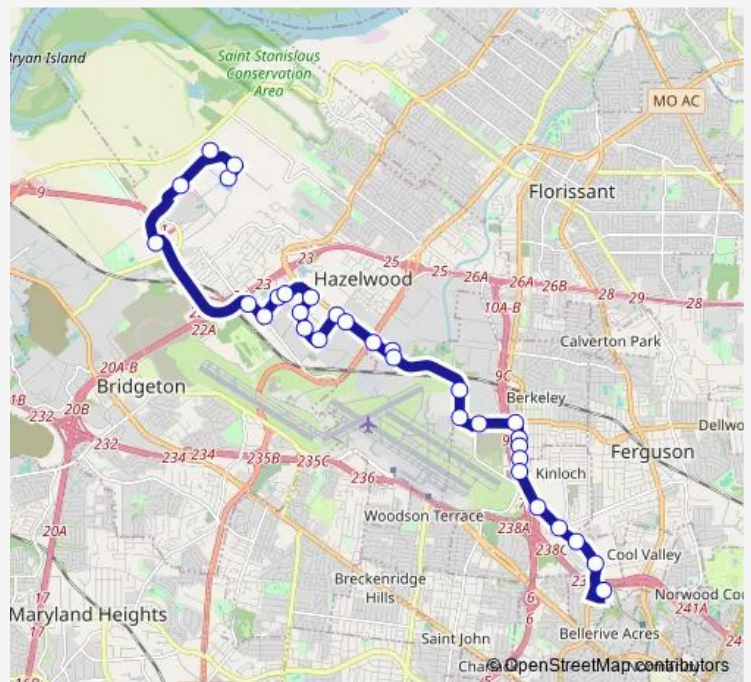

Bus 100 Hazelwood

[Go to website](#)

Direction
 Tradeport Court Time Point — North Hanley Transit Center
 31 stops
[Open route schedule](#)

- Tradeport Court Time Point
- Tradeport @ Tradeport Court Wb
- Trade Access @ Tradeport Sb
- Park 370 @ Trade Access Wb
- ST. Louis Mills @ Taussig Sb
- Missouri Bottom @ OFF Ramp 22B-A I-270 Eb
- Campus Parkway @ Missouri Bottom Nb
- Campus Parkway @ Anglum Nb
- 5770 Campus Parkway Nb
- Phantom @ McDonnell Sb
- Phantom @ Hazelwood Logistics Center Nb
- 422 Hazelwood Logistics Center Eb
- FEE FEE @ Hazelwood Logistics Center Nb
- FEE FEE @ McDonnell Nb
- 310 McDonnell Eb
- McDonnell @ Lindbergh Eb
- Valley Industries Loop
- McDonnell @ Gate 27 Boeing Eb
- McDonnell @ FA-18 Building Boeing Sb
- McDonnell @ Genaire Sb
- Airport @ Building 101 Eb

Route schedule
 Tradeport Court Time Point — North Hanley Transit Center

Monday	06:01-23:21
Tuesday	06:01-23:21
Wednesday	06:01-23:21
Thursday	06:01-23:21
Friday	06:01-23:21
Saturday	06:01-23:21
Sunday	06:01-23:21

Route info
 Direction: Tradeport Court Time Point
 Stops: 31
 Trip Duration: 0 hour 30 min

100 — Hazelwood

Airport @ North Hanley Eb

North Hanley @ Stella Sb

North Hanley @ Madison Sb

5861 North Hanley Sb

North Hanley @ Scudder Sb

Thursday 05:30-22:50

Friday 05:30-22:50

Saturday 05:30-22:50

Sunday 05:30-22:50

Route info

Direction: North Hanley Transit Center

Stops: 33

Trip Duration: 0 hour 32 min