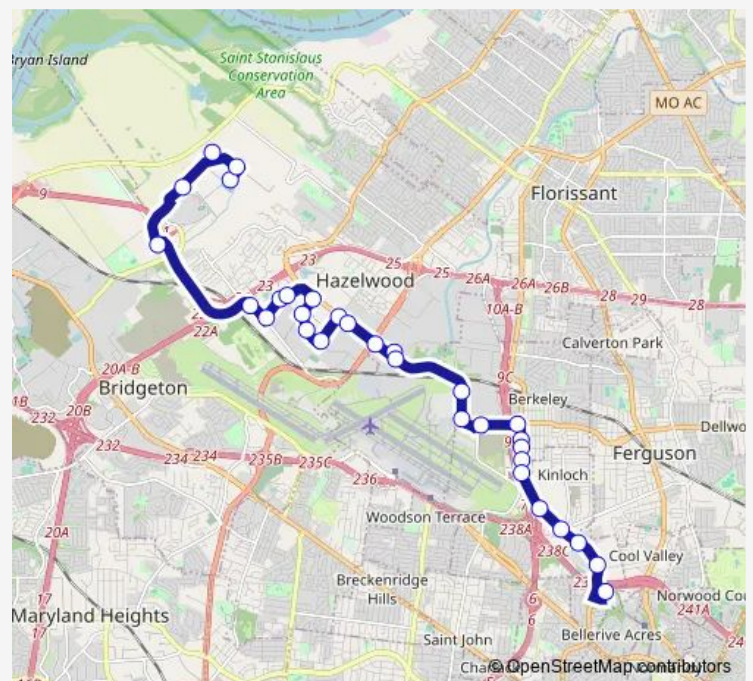

Mcdonnell @ Gate 27 Boeing Eb

Mcdonnell @ FA-18 Building Boeing Sb

Mcdonnell @ Genaire Sb

Airport @ Building 101 Eb

Route schedule

TRADEPORT COURT TIME POINT — North Hanley Transit Center

Monday 06:01-23:21

Tuesday 06:01-23:21

Wednesday 06:01-23:21

Thursday 06:01-23:21

Friday 06:01-23:21

Saturday 06:01-23:21

Sunday 06:01-23:21

Route info

Direction: TRADEPORT COURT TIME POINT

Stops: 31

Trip Duration: 0 hour 30 min

100 — Hazelwood

Airport @ North Hanley Eb

North Hanley @ Stella Sb

North Hanley @ Madison Sb

5861 North Hanley Sb

North Hanley @ Scudder Sb

North Hanley @ Irvington Sb

North Hanley @ REV John Mitchell Sb

North Hanley @ ZEV Sb

North Hanley @ Evans Sb

North Hanley Transit Center

Direction

North Hanley Transit Center — TRADEPORT COURT
TIME POINT

33 stops