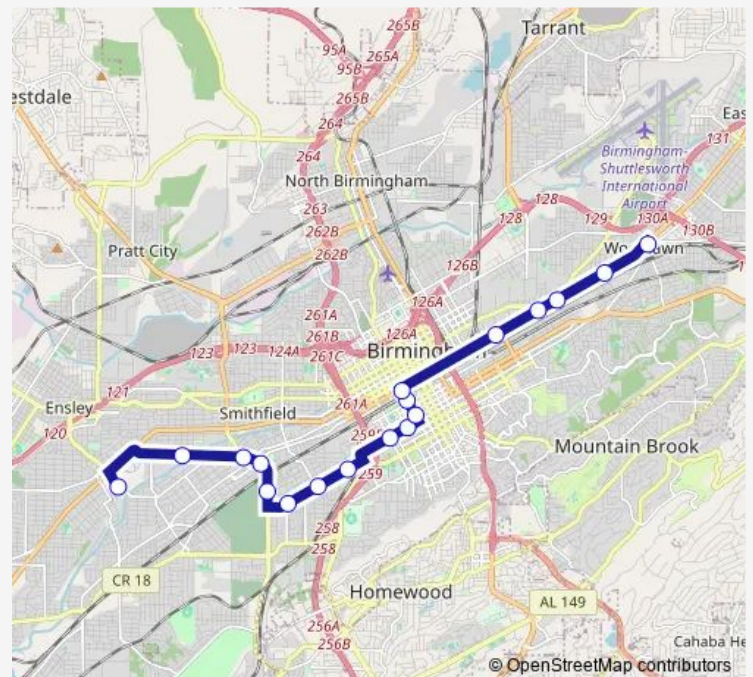

### Direction

Crossplex Transit Center — Woodlawn Transit Center

18 stops

[Open route schedule](#)

Crossplex Transit Center

Rickwood Rising (lb)

Princeton (lb)

Westend (lb)

Central Station (lb)

Sloss Furnance (lb)

Avondale (lb)

North Avondale (lb)

West Woodlawn (lb)

Woodlawn Transit Center

### Route schedule

Crossplex Transit Center — Woodlawn Transit Center

Monday 05:00-22:30

Tuesday 05:00-22:30

Wednesday 05:00-22:30

Thursday 05:00-22:30

Friday 05:00-22:30

Saturday 07:00-22:00

### Route info

Direction: Crossplex Transit Center

Stops: 18

Trip Duration: 0 hour 50 min

100 — BX-Birmingham Express

**Direction**

Woodlawn Transit Center — Crossplex Transit Center

18 stops