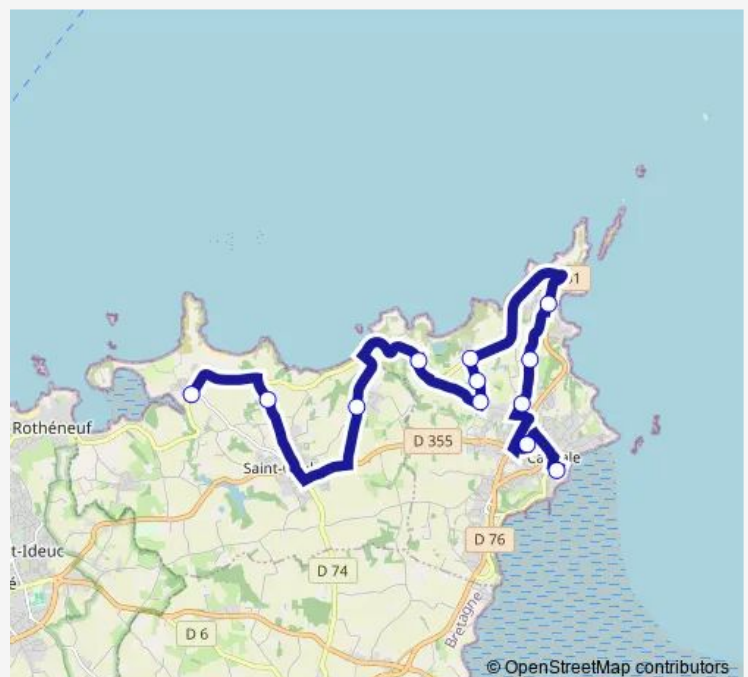

## Route schedule

La Mare — Saint-Joseph

Monday 07:33

Tuesday 07:33

Wednesday 07:33

Thursday 07:33

Friday 07:33

Saturday —

## Route info

Direction: La Mare

Stops: 12

Trip Duration: 0 hour 36 min

100 — Ligne 100

**Direction**

Saint-Joseph — La Guimorais

12 stops

La Ville Gueurie

Le Verger

Tannée

La Mare

La Guimorais

## Route schedule

Saint-Joseph — La Guimorais

Monday	17:03
Tuesday	17:03
Wednesday	12:20
Thursday	17:03
Friday	17:03
Saturday	—
Sunday	—