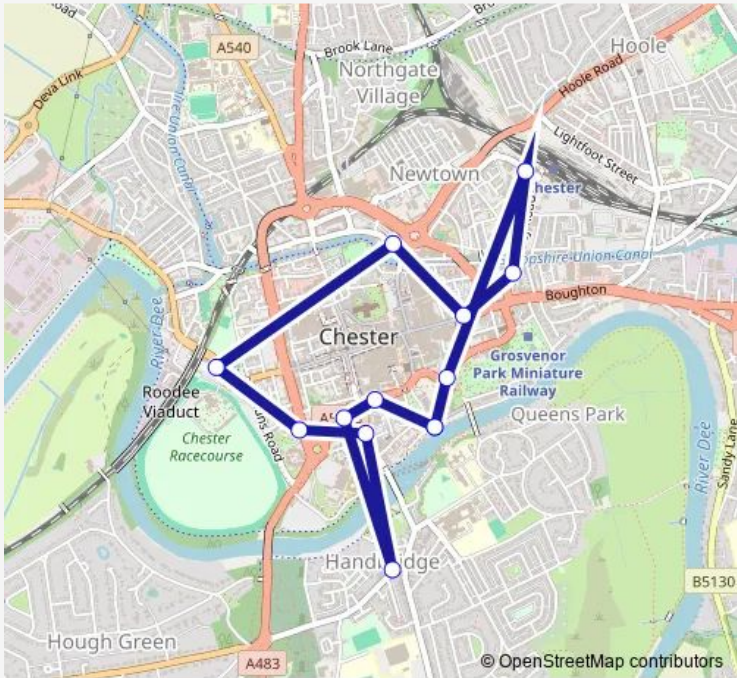

Bus 100 Chester Railway Station - Chester Railway Station

[Go to website](#)

Direction
 The Groves Tour Stop — The Groves Tour Stop
 13 stops
[Open route schedule](#)

- The Groves Tour Stop
- Park & Ride
- Grosvenor Street
- St Mary's Church
- Ye Olde Kings Head
- Black Friars
- Chester Racecourse
- Chester Bus Interchange
- Foregate Street Stop GG
- Canal Bridge
- Railway Station
- Vicar's Lane
- The Groves Tour Stop

Route schedule
 The Groves Tour Stop — The Groves Tour Stop

Monday	09:18-17:48
Tuesday	09:18-17:48
Wednesday	09:18-17:48
Thursday	09:18-17:48
Friday	09:18-17:48
Saturday	09:18-17:48
Sunday	09:18-17:48

Route info
 Direction: The Groves Tour Stop
 Stops: 13
 Trip Duration: 0 hour 55 min

100 — Chester Railway Station - Chester Railway Station **BusMaps**

100 Bus time schedules and route maps are available in an offline PDF at busmaps.com. Use the busmaps.com website to see live bus times, train schedule or subway schedule, and step-by-step directions for all public transit in Chester

The schedule is provided in the local timezone. Times with "(+1)" indicate departures on the next day.

PDF file created on 2025-01-31

2024 BusMaps.com - All Rights Reserved