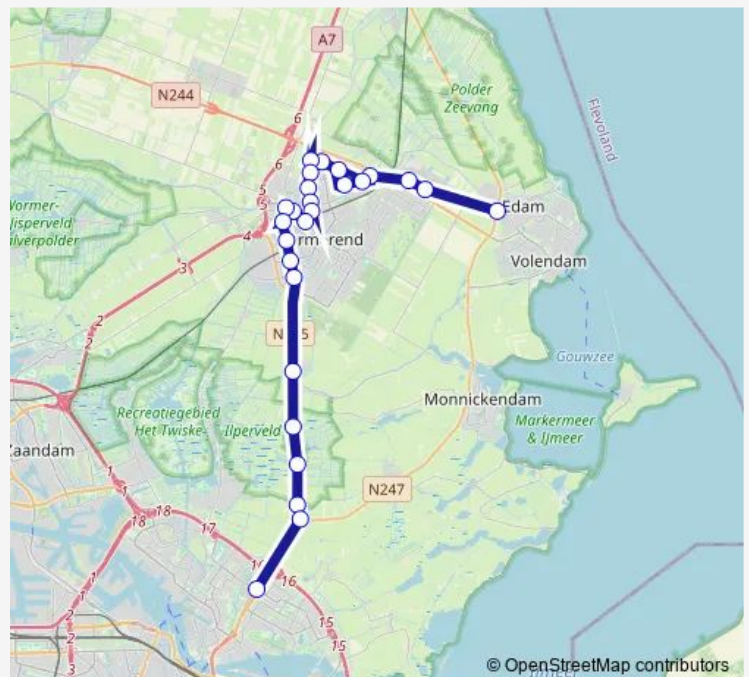

Ilpendam, Ilpendam

Ilpendam, Jaagweg

Watergang, Watergang

Route schedule

De Rijp, Wollandje — Amsterdam, Station Noord

Monday 06:56-07:56

Tuesday 06:56-07:56

Wednesday 06:56-07:56

Thursday 06:56-07:56

Friday 06:56-07:56

Saturday —

Sunday —

Route info

Direction: De Rijp, Wollandje

Stops: 24

Trip Duration: 0 hour 45 min

100 — Amsterdam Noord via Purmerend - Edam

BusMaps

Watergang, De Dollard

Schouw, Splitsing

Amsterdam, Station Noord

Direction

Edam, Busstation Edam — Amsterdam, Station Noord

26 stops

[Open route schedule](#)

Edam, Busstation Edam

Purmerend, Visserijweg

Purmerend, Polderweg

Purmerend, Nieuwe Gouw

Purmerend, Kwadijkerkoogweg

Purmerend, Cantekoogweg

Purmerend, Koogsingel