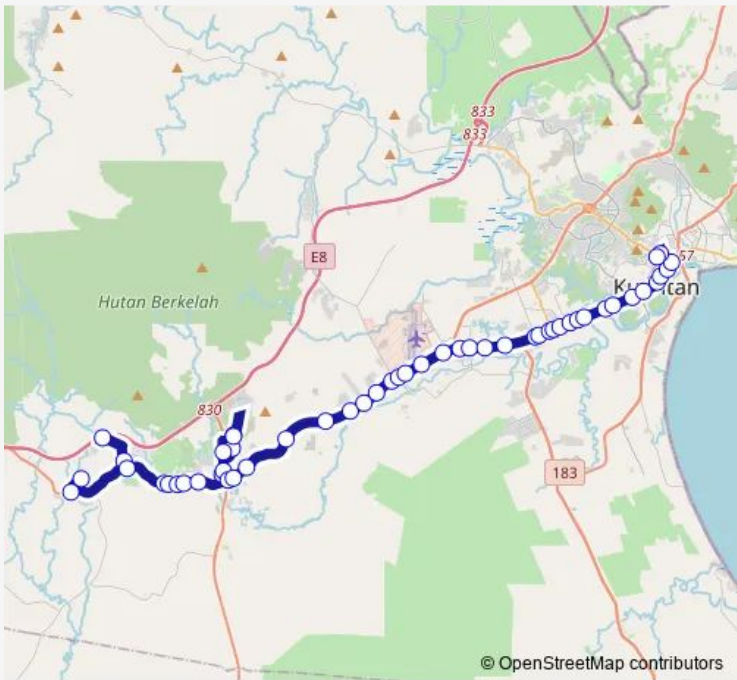

Direction
 Gambang Resort — (M) Hentian Bandar
 51 stops
[Open route schedule](#)

- Gambang Resort
- (M) Simpang Gambang Resort
- Kolej Matrikulasi Gambang
- UIA Gambang
- Simpang Kolej Matrikulasi
- Perumahan Rakyat
- Kedai Buah
- BHP Gambang
- Balai Polis Gambang
- Klinik Kesihatan Gambang
- Esso
- Kediaman UMP 3
- Kediaman UMP 2
- Kediaman UMP 4
- Ump
- Esso
- Caltex Gambang
- Medan Selera
- Seri Fajar
- Batu 16
- Ladang Tunas Agro

Route schedule
 Gambang Resort — (M) Hentian Bandar

Monday	06:20-22:30
Tuesday	06:20-22:30
Wednesday	06:20-22:30
Thursday	06:20-22:30
Friday	06:20-22:30
Saturday	06:30-22:30
Sunday	06:30-22:30

Route info
 Direction: Gambang Resort
 Stops: 51
 Trip Duration: 1 hour 20 min

100 — Hentian Bandar-Gambang Resort **BusMaps**

Batu 12

(M) Tunas Mart Batu 11

Mahkota Aman

SMK SRI Mahkota

Jaya Gading

Tudm

Restoran Zaman