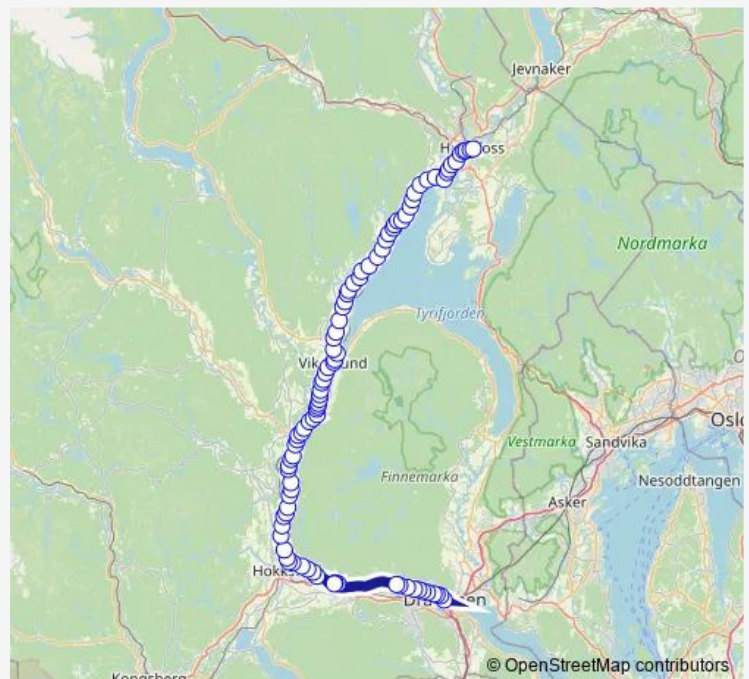

### Route schedule

Hønefoss sentrum — Bragernes torg

Monday 05:40-18:05

Tuesday 05:40-18:05

Wednesday 05:40-18:05

Thursday 05:40-18:05

Friday 05:40-18:05

Saturday 06:40-14:05

### Route info

Direction: Hønefoss sentrum

Stops: 93

Trip Duration: 1 hour 38 min

Støa Tyristrand

Tyristrand

Trollborgen

Hollerud