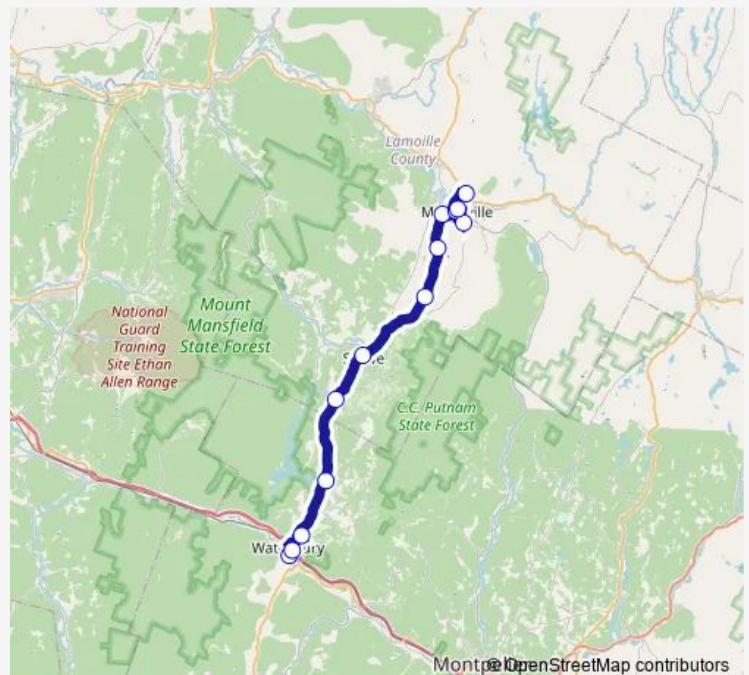

Thursday 07:08-17:45

Friday 07:08-17:45

Saturday —

Sunday —

Route info

Direction: Waterbury State Office

Stops: 13

Trip Duration: 0 hour 52 min

Direction

Price Chopper Morrisville — Waterbury State Office

10 stops

[Open route schedule](#)

Price Chopper Morrisville

Pleasant Street

Gazebo at Union Bank

Morrisville-Stowe Airport

Vanesse Road

Stowe Town Hall

Moscow Rd/Rt 100

Waterbury Center/Cold Hollow Cider Mill

Waterbury Park and Ride

Waterbury State Office

Route schedule

Price Chopper Morrisville — Waterbury State Office

Monday 06:15-16:58

Tuesday 06:15-16:58

Wednesday 06:15-16:58

Thursday 06:15-16:58

Friday 06:15-16:58

Saturday —

Sunday —

Route info