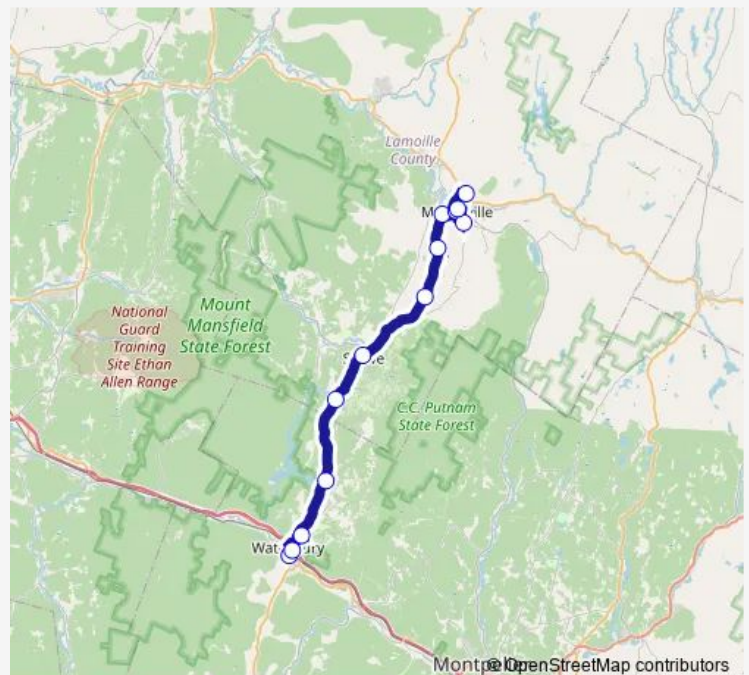

Copley Hospital (ER Entrance)

Pleasant Street

Price Chopper Morrisville

Route schedule

Waterbury State Office — Price Chopper Morrisville

Monday 07:08-17:45

Tuesday 07:08-17:45

Wednesday 07:08-17:45

Thursday 07:08-17:45

Friday 07:08-17:45

Saturday —

Sunday —

Route info

Direction: Waterbury State Office

Stops: 13

Trip Duration: 0 hour 52 min

100 — Route 100 Commuter

Direction

Price Chopper Morrisville — Waterbury State Office

10 stops

[Open route schedule](#)

Price Chopper Morrisville

Pleasant Street

Gazebo at Union Bank

Morrisville-Stowe Airport

Vanesse Road

Stowe Town Hall

Moscow Rd/Rt 100

Waterbury Center/Cold Hollow Cider Mill

Waterbury Park and Ride

Waterbury State Office

Route schedule