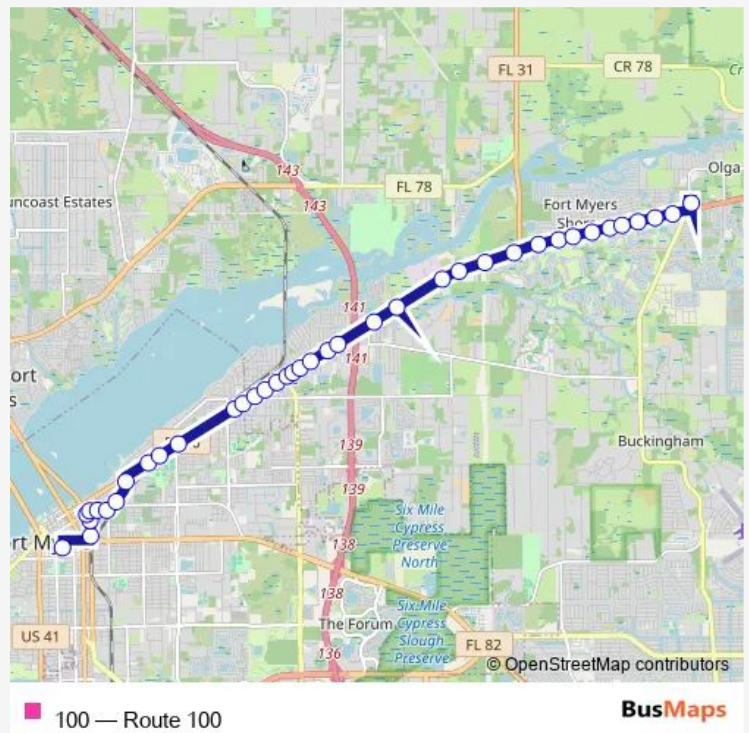

## Bus 100 Route 100

[Go to website](#)

**Direction**  
 Rosa Parks Transportation Ctr — Riverdale - OLD Olga RD @ Cristobal St  
 61 stops  
[Open route schedule](#)

- Rosa Parks Transportation Ctr
- Evans AVE @ Lemon St
- Evans AVE @ DR. Piper
- Evans AVE @ Second St
- Second ST @ Evans Ave
- Second ST @ Cranford Ave
- Second ST @ Palm Ave
- Seaboard ST @ Michigan Ave
- Seaboard ST @ Palm Beach Blvd
- Palm Beach Blvd @ Short St
- Palm Beach Blvd @ Tarpon ST-Eb
- Shmkr @ Madison Ave
- Shmkr @ Lora St
- Shmkr @ Marion ST-Sb
- Shmkr @ Brookhill Dr
- Shmkr @ Ballard Rd
- Shoemaker Blvd @ Michigan Ave
- Shoemaker Blvd @ B St
- Shoemaker Blvd @ Dale St
- Shoemaker Blvd @ Dale St
- MLK Blvd @ Barker Blvd

### Route schedule

Rosa Parks Transportation Ctr — Riverdale - OLD Olga RD @ Cristobal St

Monday	—
Tuesday	—
Wednesday	—
Thursday	—
Friday	—
Saturday	—
Sunday	07:35-19:30

### Route info

Direction: Rosa Parks Transportation Ctr  
 Stops: 61  
 Trip Duration: 0 hour 40 min

MLK Blvd @ Towles ST-Eb

MLK Blvd @ Flint DR-Eb

MLK Blvd @ Rockfill RD-Eb

Michigan AVE Link @ Marsh Ave

Marsh AVE @ Michigan Ave

## Direction

Rosa Parks Transportation Ctr — Riverdale - OLD Olga RD @ Cristobal St

39 stops

[Open route schedule](#)

Rosa Parks Transportation Ctr

Evans AVE @ Lemon St

Evans AVE @ DR. Piper

Evans AVE @ Second St