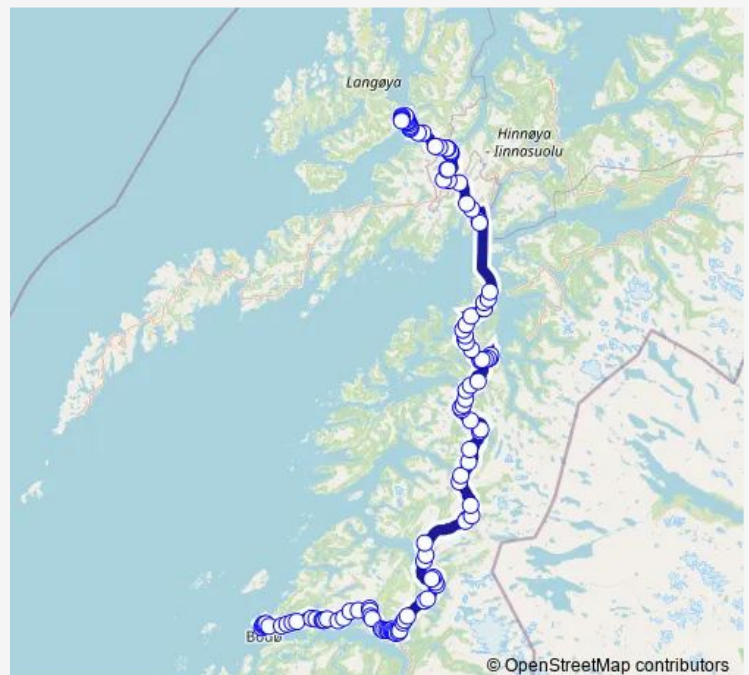

## Route info

Direction: Sortland bussterminal

Stops: 134

Trip Duration: 6 hour 50 min

■ 100 — Bodø - Fauske - Narvik/Sortland

**BusMaps**

Hallvardneset

Storsteinrabben