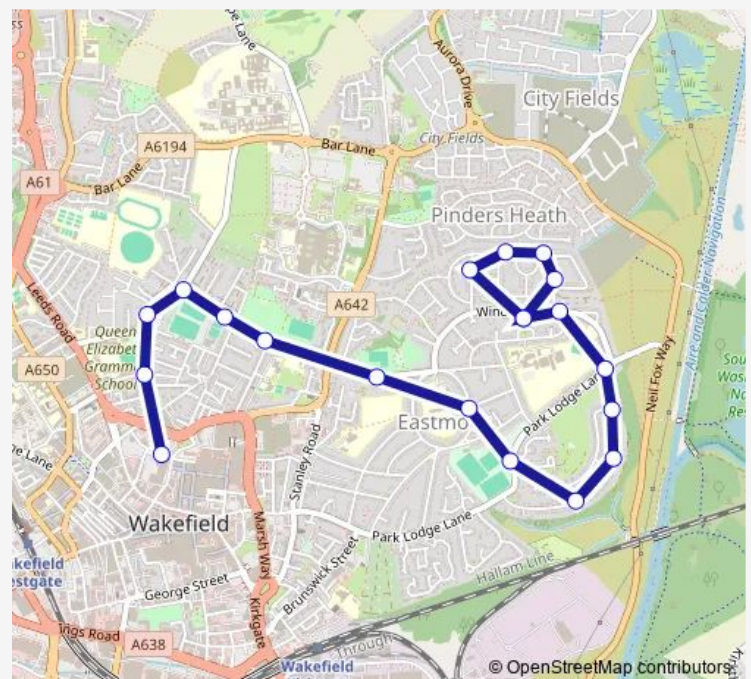

College Grove Rd Back Hatfield Street

Bus Station stand 2

Route schedule

Windhill Stores — Bus Station stand 2

Monday 09:43-15:43

Tuesday 09:43-15:43

Wednesday 09:43-15:43

Thursday 09:43-15:43

Friday 09:43-15:43

Saturday 09:43-15:43

Sunday —

Route info

Direction: Windhill Stores

Stops: 20

Trip Duration: 0 hour 17 min

100 — Eastmoor - Wakefield

Direction

Bus Station stand 2 — Windhill Stores

17 stops

[Open route schedule](#)

Bus Station stand 2

College Grove Rd Arundel Street

College Grove Rd Hepworth Gardens

Eastmoor Rd St John's Grove

Eastmoor Rd Pinderfields Road

Eastmoor Rd Haigh Moor Street

Queen Elizabeth Road Earls Lodge

Irwin Crescent Irwin Ave

Warmfield View

Barden Road

Linton Road Middle

Linton Rd Park Lodge Lane