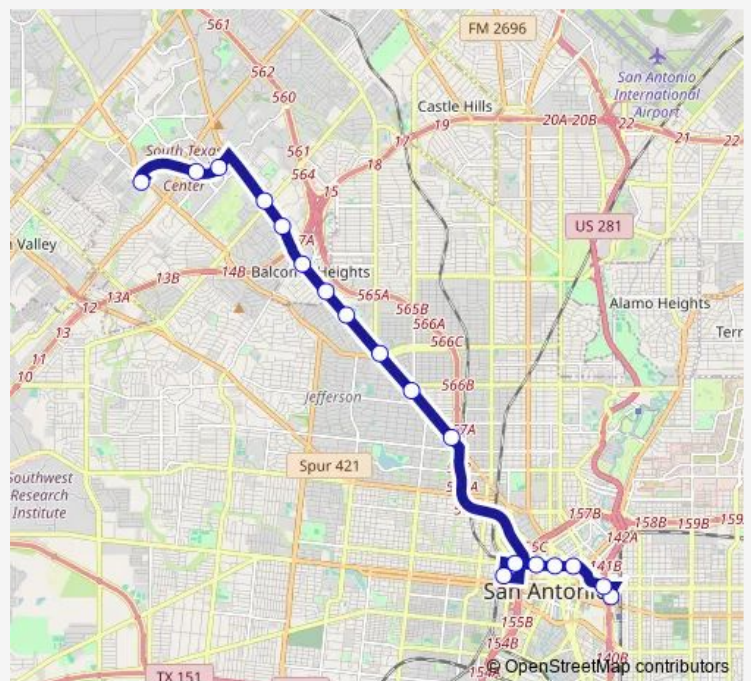

DE CHANTLE STATION

Fredericksburg RD. Opposite Altgelt

CROSSROADS STATION

Fredericksburg Rd. btwn. Lakeridge & Oaklawn

CALLAGHAN STATION

EWING HALSELL STATION

UNIVERSITY HOSPITAL STATION

STMC Transit Center East Side

Route schedule

Chestnut AT Ellis Alley Park & Ride — STMC Transit Center East Side

Monday	04:13-00:30 ⁺¹
Tuesday	04:13-00:30 ⁺¹
Wednesday	04:13-00:30 ⁺¹
Thursday	04:13-00:30 ⁺¹
Friday	04:13-00:30 ⁺¹
Saturday	04:15-00:30 ⁺¹
Sunday	04:20-00:30 ⁺¹

Route info

Direction: Chestnut AT Ellis Alley Park & Ride

Stops: 18

Trip Duration: 0 hour 47 min

100 — Primo Fredericksburg Road

Direction

STMC Transit Center East Side — Chestnut AT Ellis Alley Park & Ride

20 stops

[Open route schedule](#)

STMC Transit Center East Side

UNIVERSITY HOSPITAL STATION

EWING HALSELL STATION

CALLAGHAN STATION

Fredericksburg RD. & Lakeridge

CROSSROADS STATION