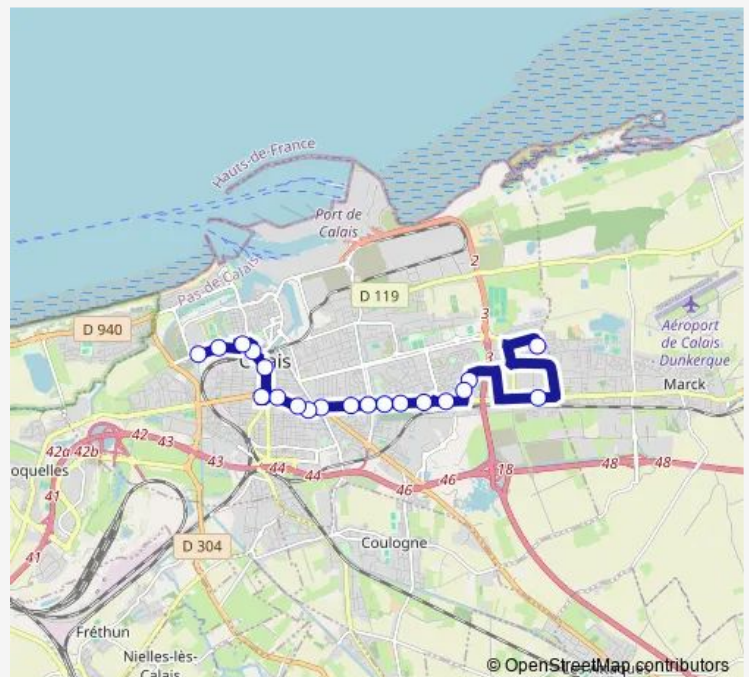

Saturday 12:07

Sunday —

Route info

Direction: Lycee Coubertin

Stops: 24

Trip Duration: 0 hour 25 min

Chardonnerets

Corneille

Marck Mairie

Direction

Quinet — Marck Mairie

24 stops

[Open route schedule](#)

Quinet

11 Novembre

Theatre