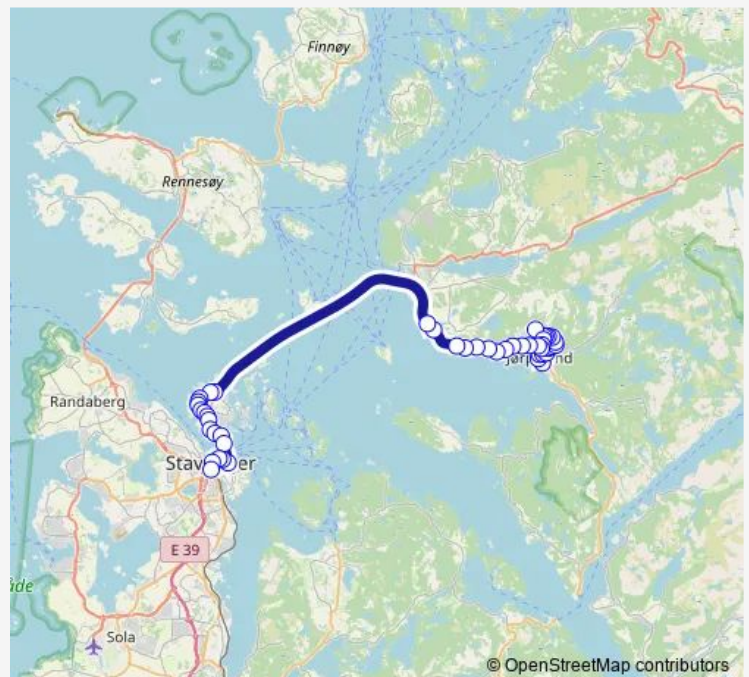

Heiabakkane

Nag

Kveldsbeleika

Route schedule

Stavanger bussterminal — Jørpelandsvågen

Monday	05:33-02:03 ⁺¹
Tuesday	05:33-02:03 ⁺¹
Wednesday	05:33-02:03 ⁺¹
Thursday	05:33-02:03 ⁺¹
Friday	05:33-02:03 ⁺¹
Saturday	04:03-02:03 ⁺¹
Sunday	04:03-00:03 ⁺¹

Route info

Direction: Stavanger bussterminal

Stops: 45

Trip Duration: 0 hour 55 min

100

Grønevoll

Barka

Bjørkhaug