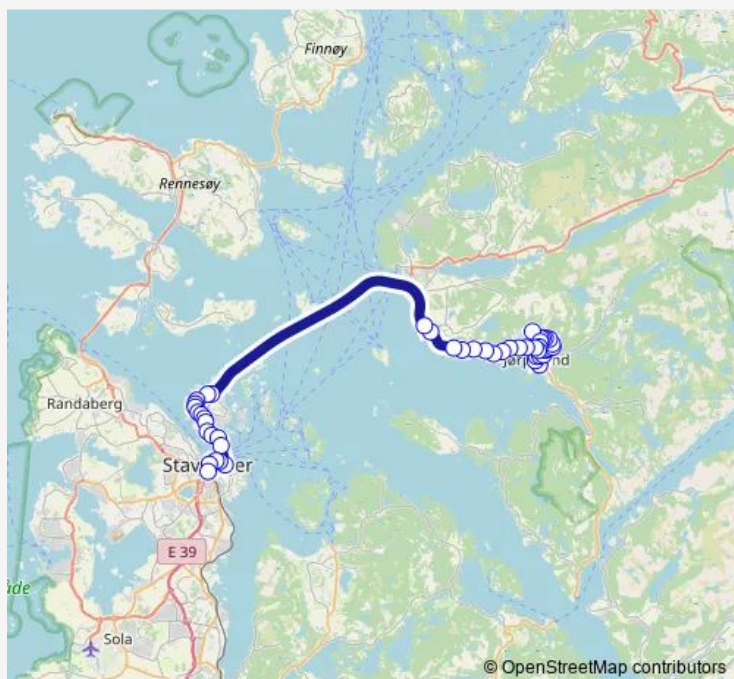

Berge Odels vei

Blåkvalveien

Husabøåkeren

Brosmeveien

Hundvåg ved Ryfylketunnelen

Solbakk bussterminal

Heiabakkane

Nag

Kveldsbeleika

Route schedule

Stavanger bussterminal — Jørpelandsvågen

Monday	05:33-02:03 ⁺¹
Tuesday	05:33-02:03 ⁺¹
Wednesday	05:33-02:03 ⁺¹
Thursday	05:33-02:03 ⁺¹
Friday	05:33-02:03 ⁺¹
Saturday	04:03-02:03 ⁺¹
Sunday	04:03-00:03 ⁺¹

Route info

Direction: Stavanger bussterminal

Stops: 45

Trip Duration: 0 hour 55 min

Grønevoll

Barka

Bjørkhaug

Dollardalen